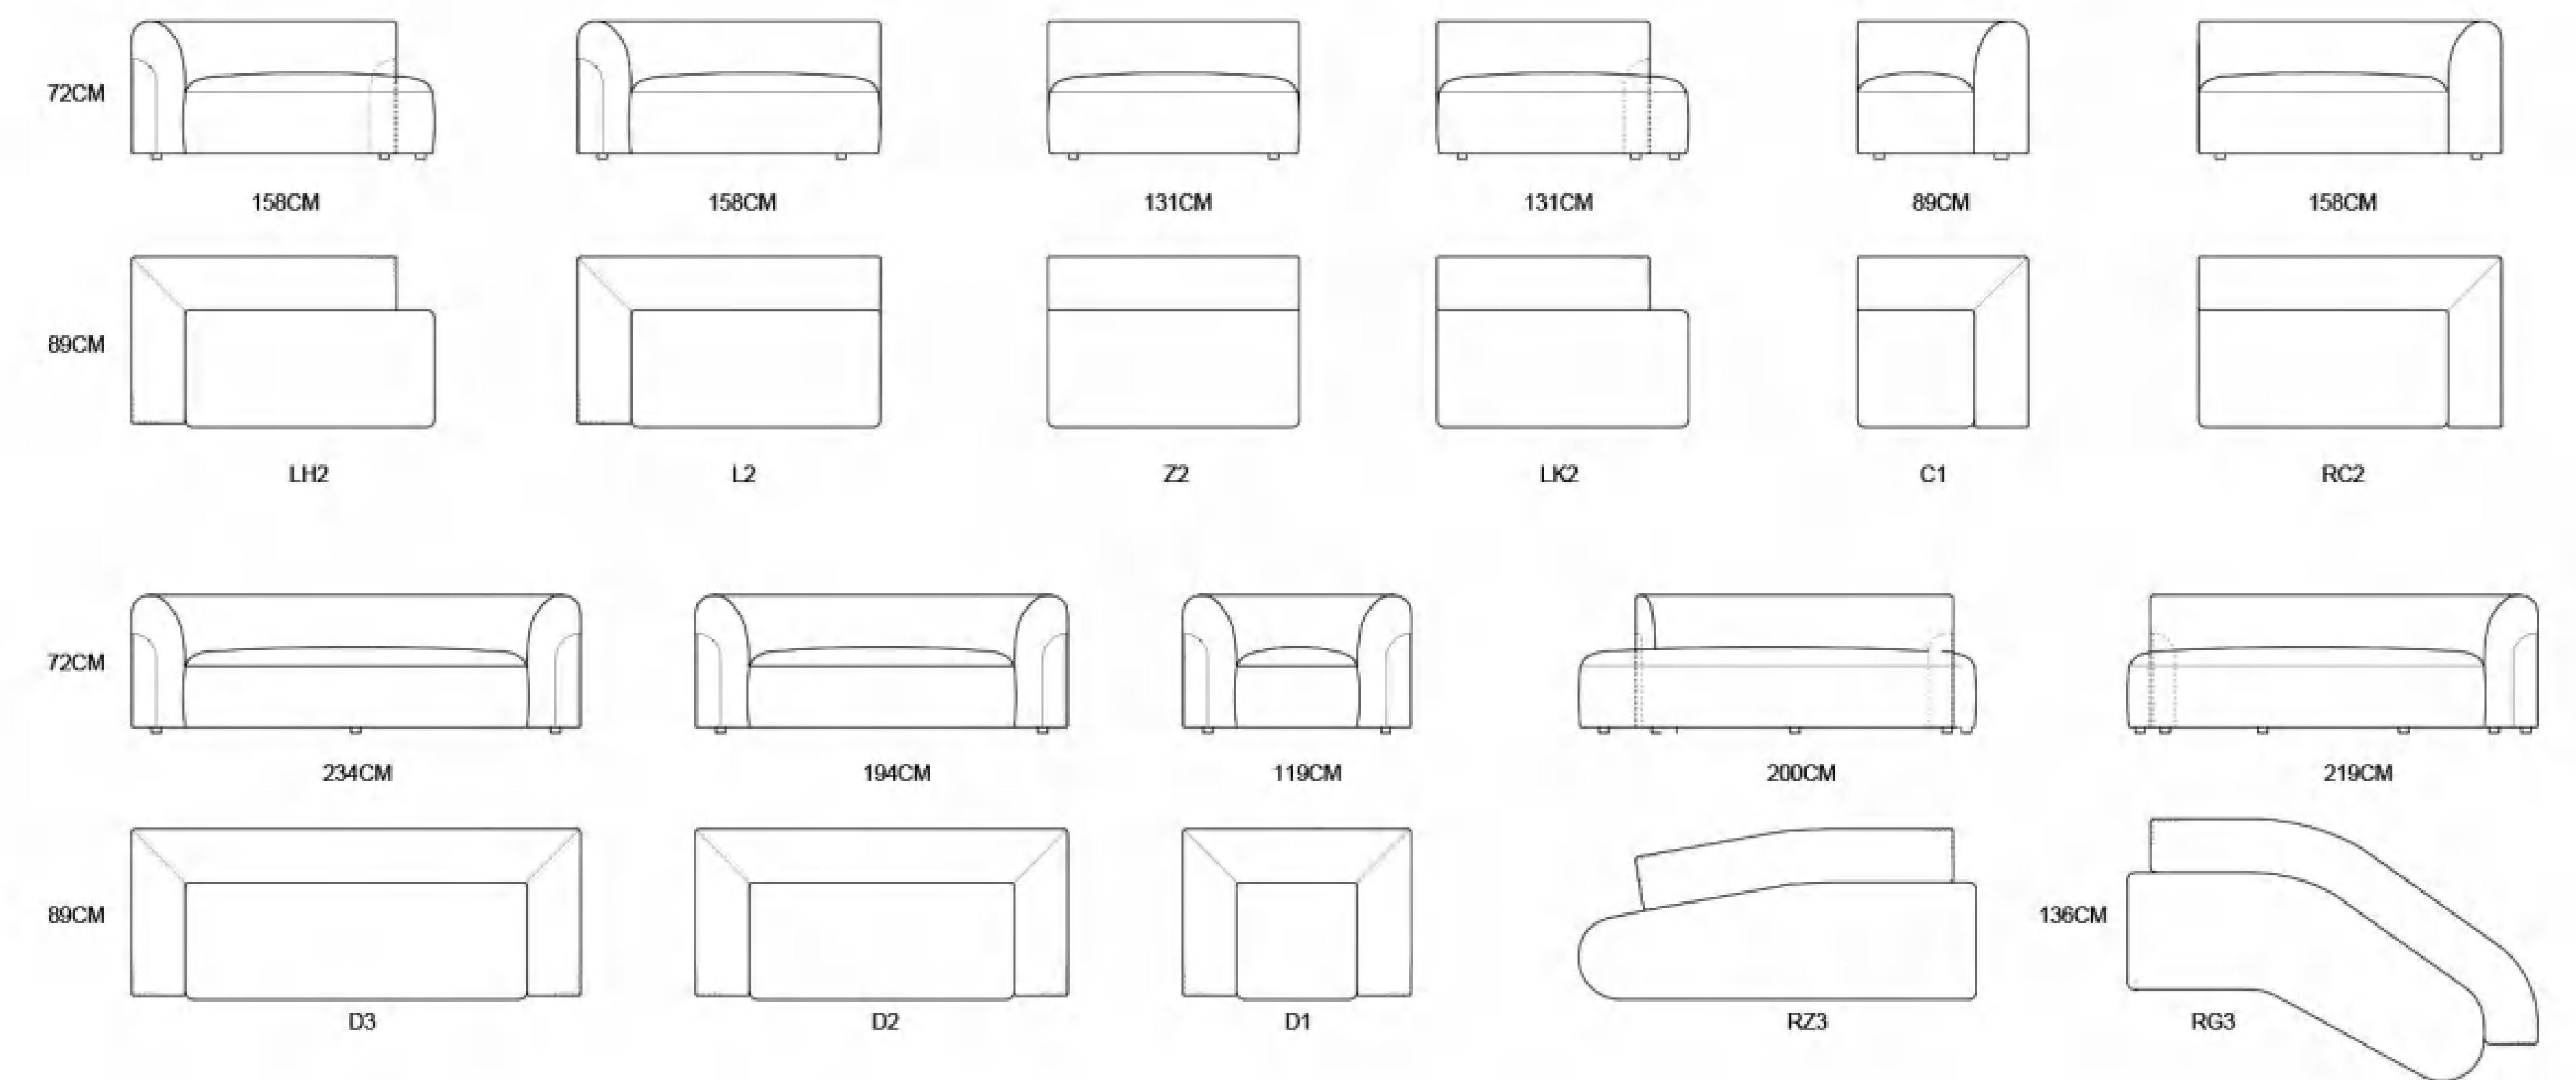

MODEL: S2418 L2+RC2+LK2+RH2