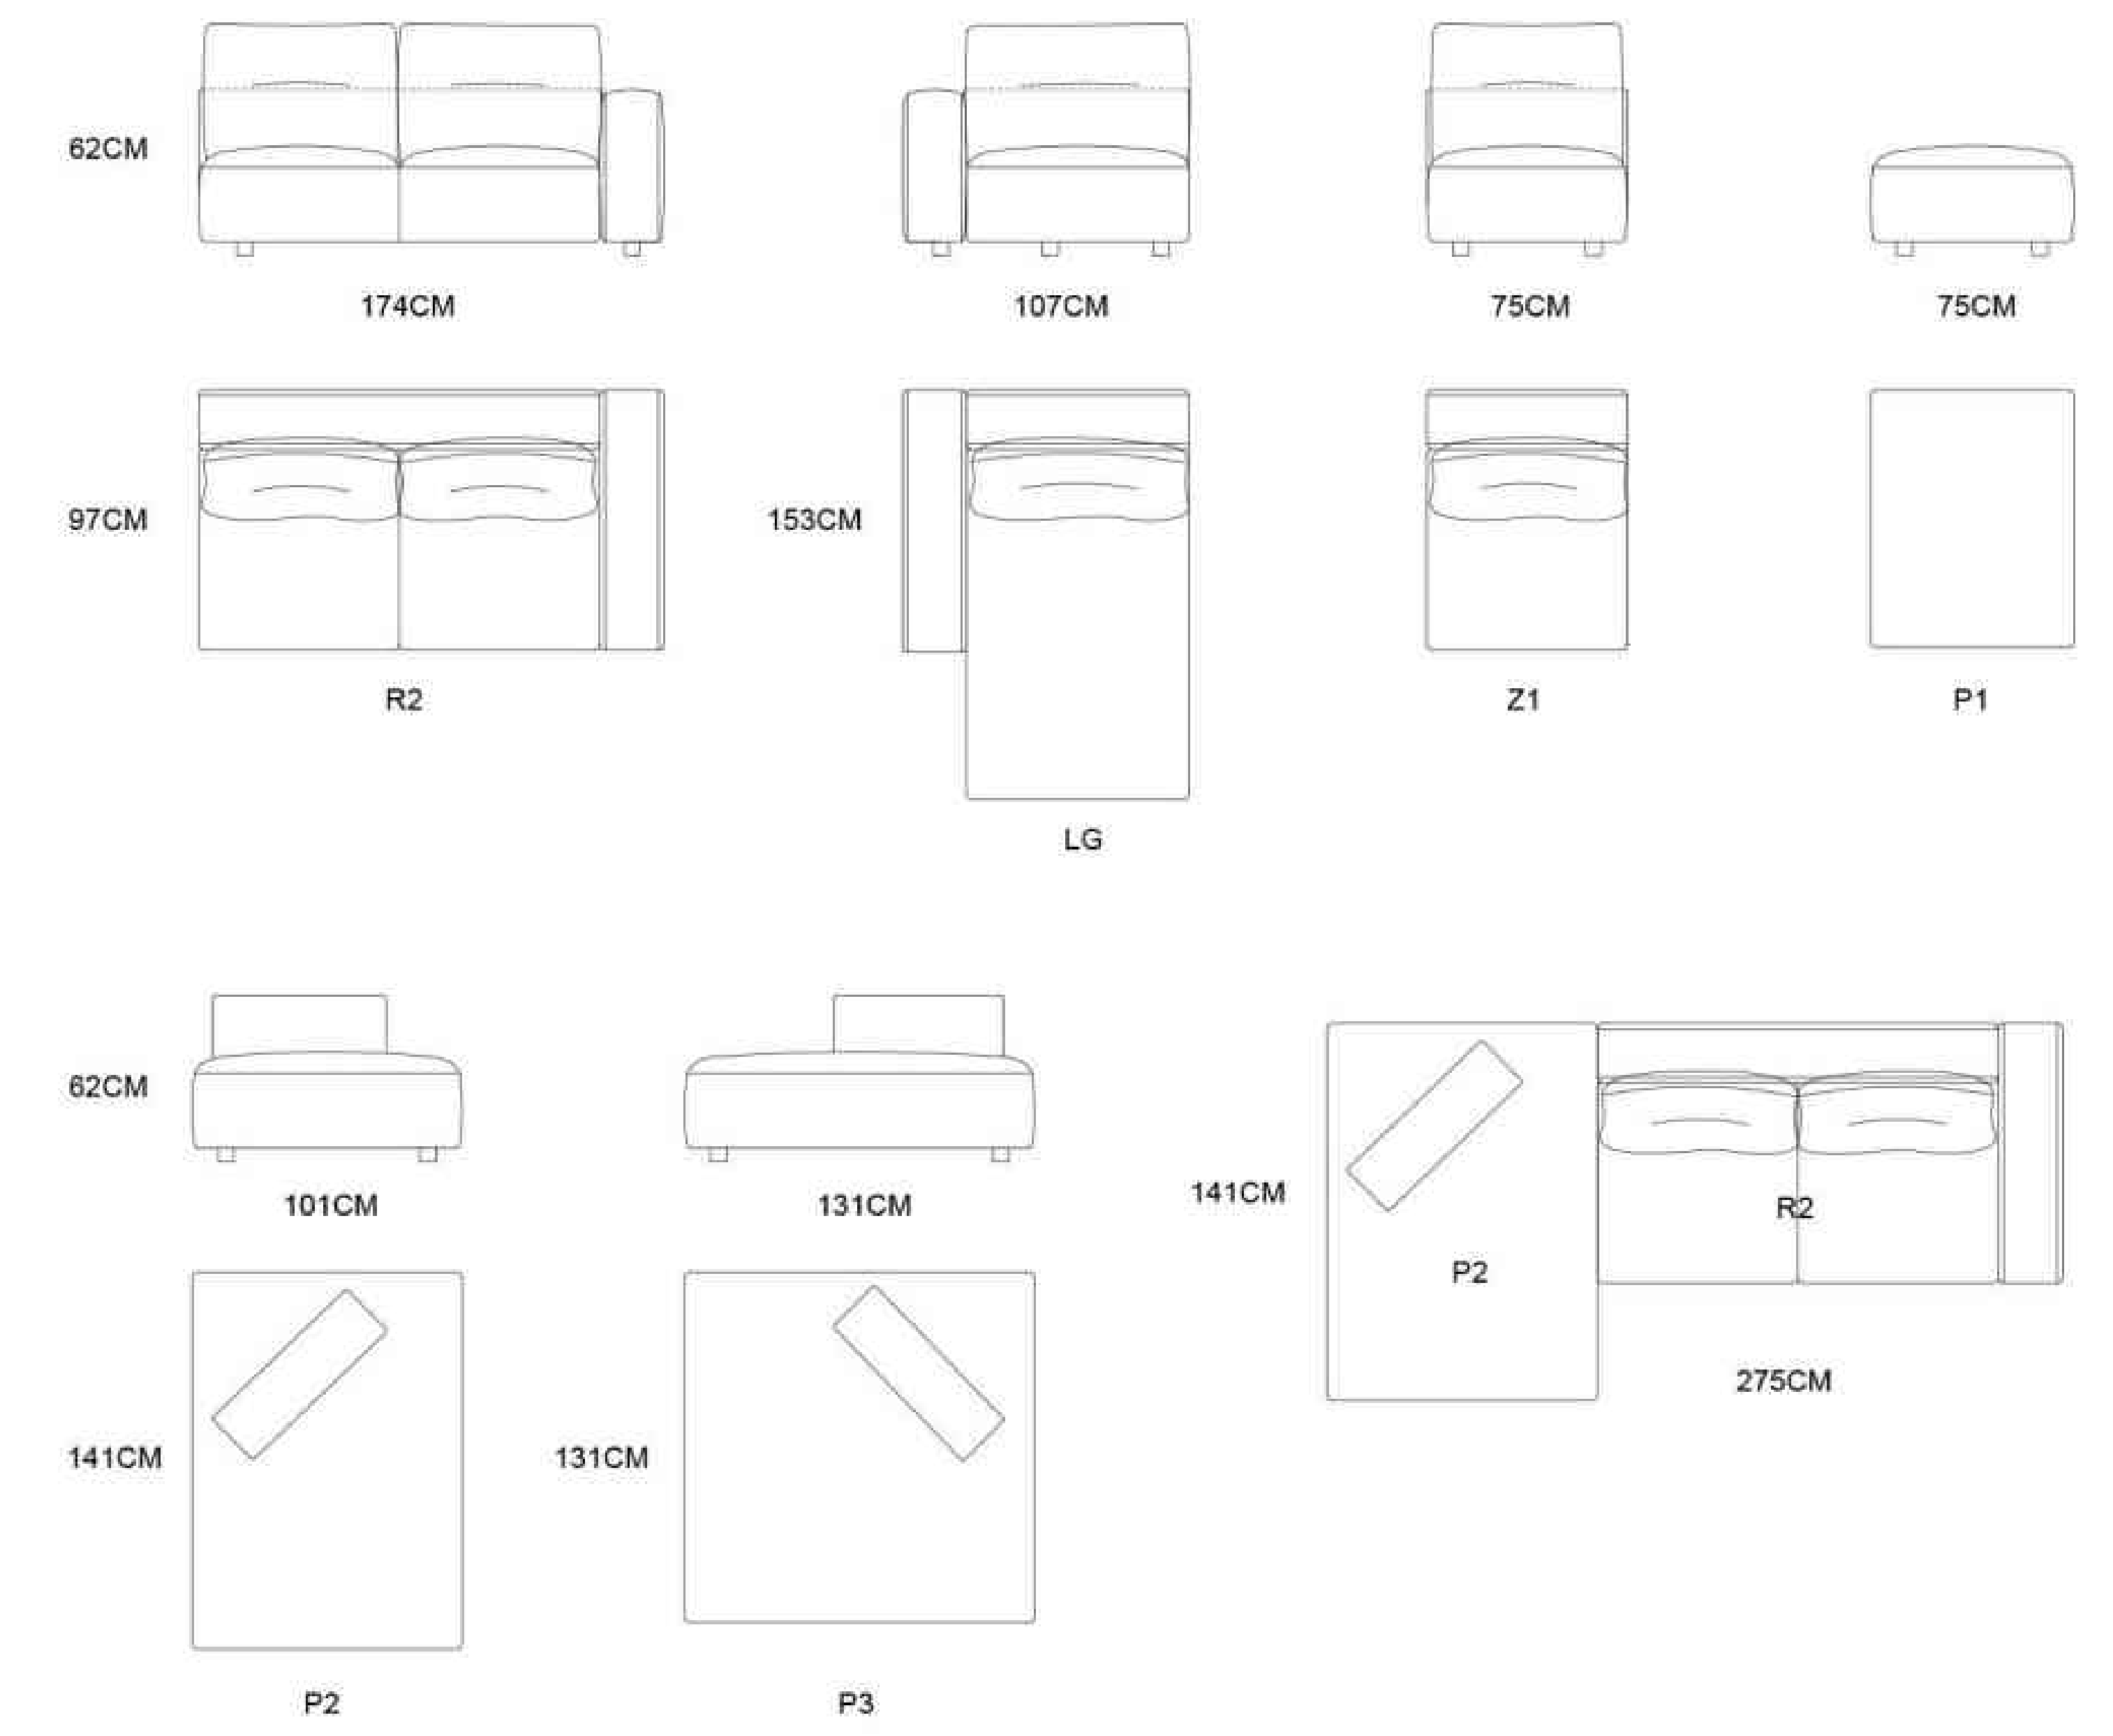

MODEL:BS-01 D3+D2+D1

MODEL:BS-01 D3+D2+D1

MODEL: BK2471 L2+R2

MODEL: BK2473 R2+P2

MODEL: BK2473 R2+P2

MODEL: BK2474 R2+LG

MODEL: BK2474 R2+LG

MODEL: BK2494 L2+RG

MODEL: BK2494 L2+RG

MODEL: BK2488 L2+RG

MODEL: BK2488 L2+RG

MODEL:YS2479 L1+Z1+RG YS2482-P2 (82*121*66CM)

MODEL:YS2479 L1+Z1+RG

compression sofa

MODEL:E2326 LHG+Z1+Z1+Z1+C1+R1

MODEL: BK2326 LHG+Z1+Z1+Z1+C1+R1

MODEL:MBE2405

MODEL:PB24106

SIZE:212*223*108CM (1.8*2.0M) 182*223*108CM (1.5*2.0M)

Modern Furnishing

To overcome the anxiety
and depression of life,
you must learn to be your own master.
True love should transcend
the length of life,
the width of soul and the
depth of soul. My heart is on the shelf.
I hope you can look back and take me down.
I will be your stove when you are cold,
the sofa when you are tired,
the charcoal sent in the snow,
the flowers added
on the brocade, the crutch
when you are old,
and the eternal home at the
ends of the earth.