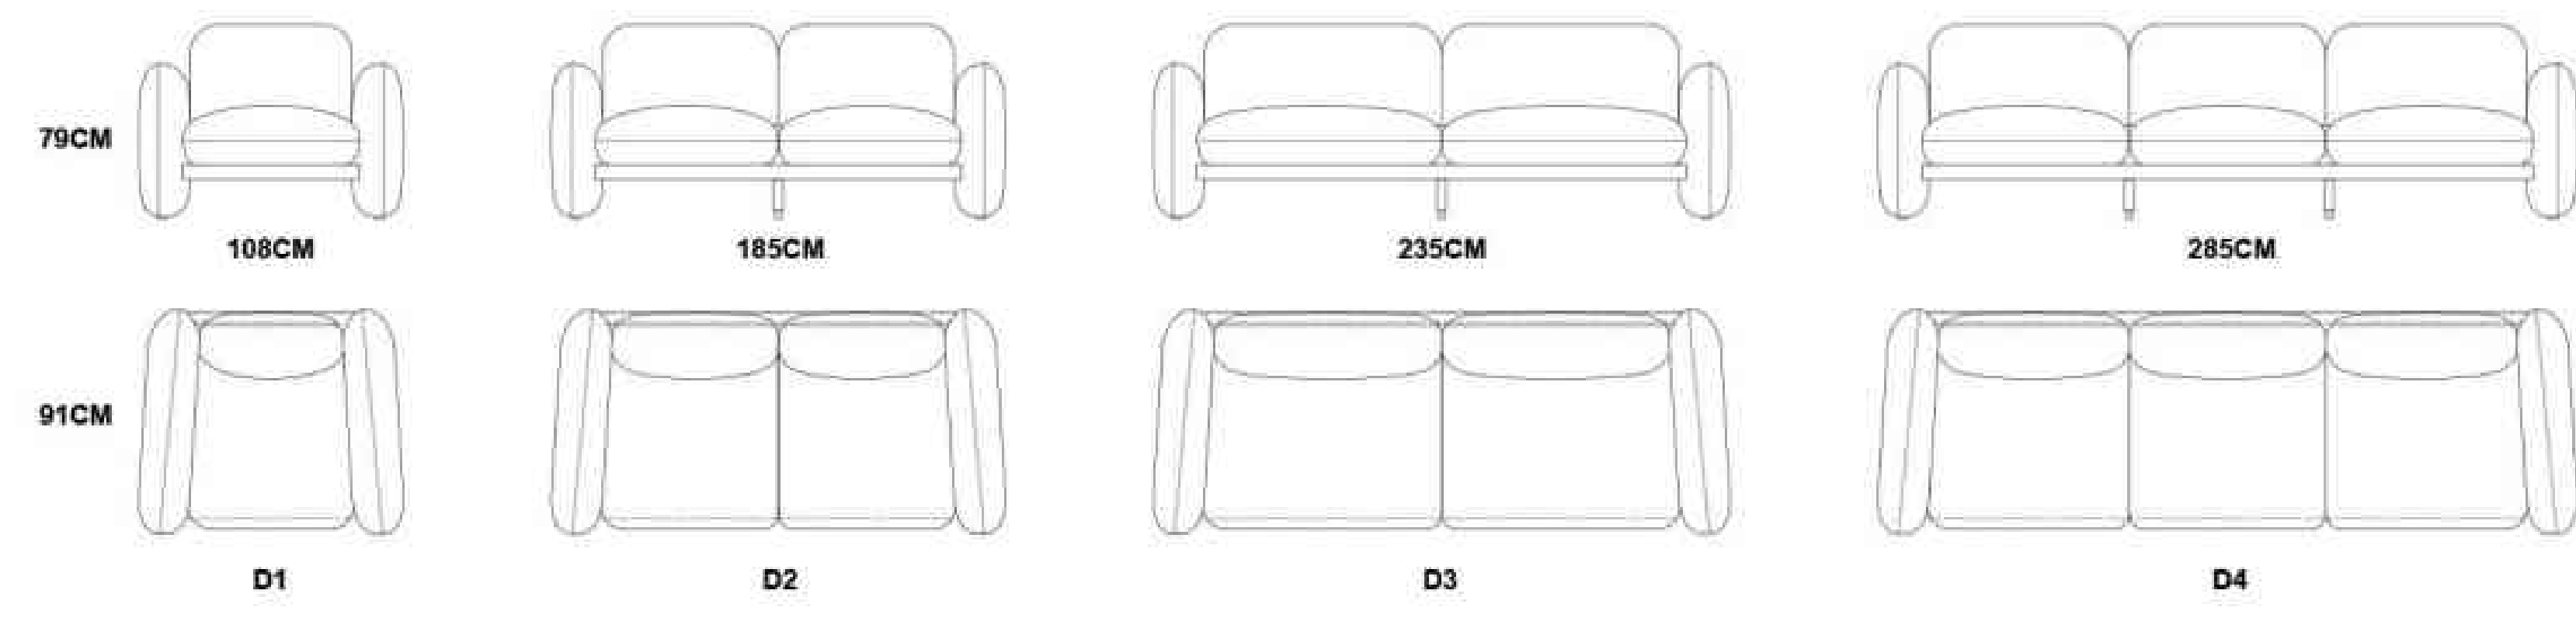

MODEL:S2301 D4+D2+D1

Ronamide

MODEL: S2301 D4+D2+D1

MODEL:S2421 D3+D2

Ronamide

MODEL: BK2421 D3+D2

MODEL: BK2476 D4+D2+D1

Ronamide

MODEL: BK2476 D4+D2+D1

MODEL: BK2477 D3+D2+D1

Ronamide

MODEL: BK2477 D3+D2+D1

MODEL:S2422 D3+D2+D1

SIZE:D4 281*92*64CM D3 231*92*64CM D2 186*92*64CM D1 116*92*64CM

Ronamide

MODEL: BK2421 D3+D2+D1

MODEL:MBE2405

MODEL:PB24106

SIZE:212*223*108CM (1.8*2.0M) 182*223*108CM (1.5*2.0M)

Modern Furnishing

To overcome the anxiety
and depression of life,
you must learn to be your own master.
True love should transcend
the length of life,
the width of soul and the
depth of soul. My heart is on the shelf.
I hope you can look back and take me down.
I will be your stove when you are cold,
the sofa when you are tired,
the charcoal sent in the snow,
the flowers added
on the brocade, the crutch
when you are old,
and the eternal home at the
ends of the earth.