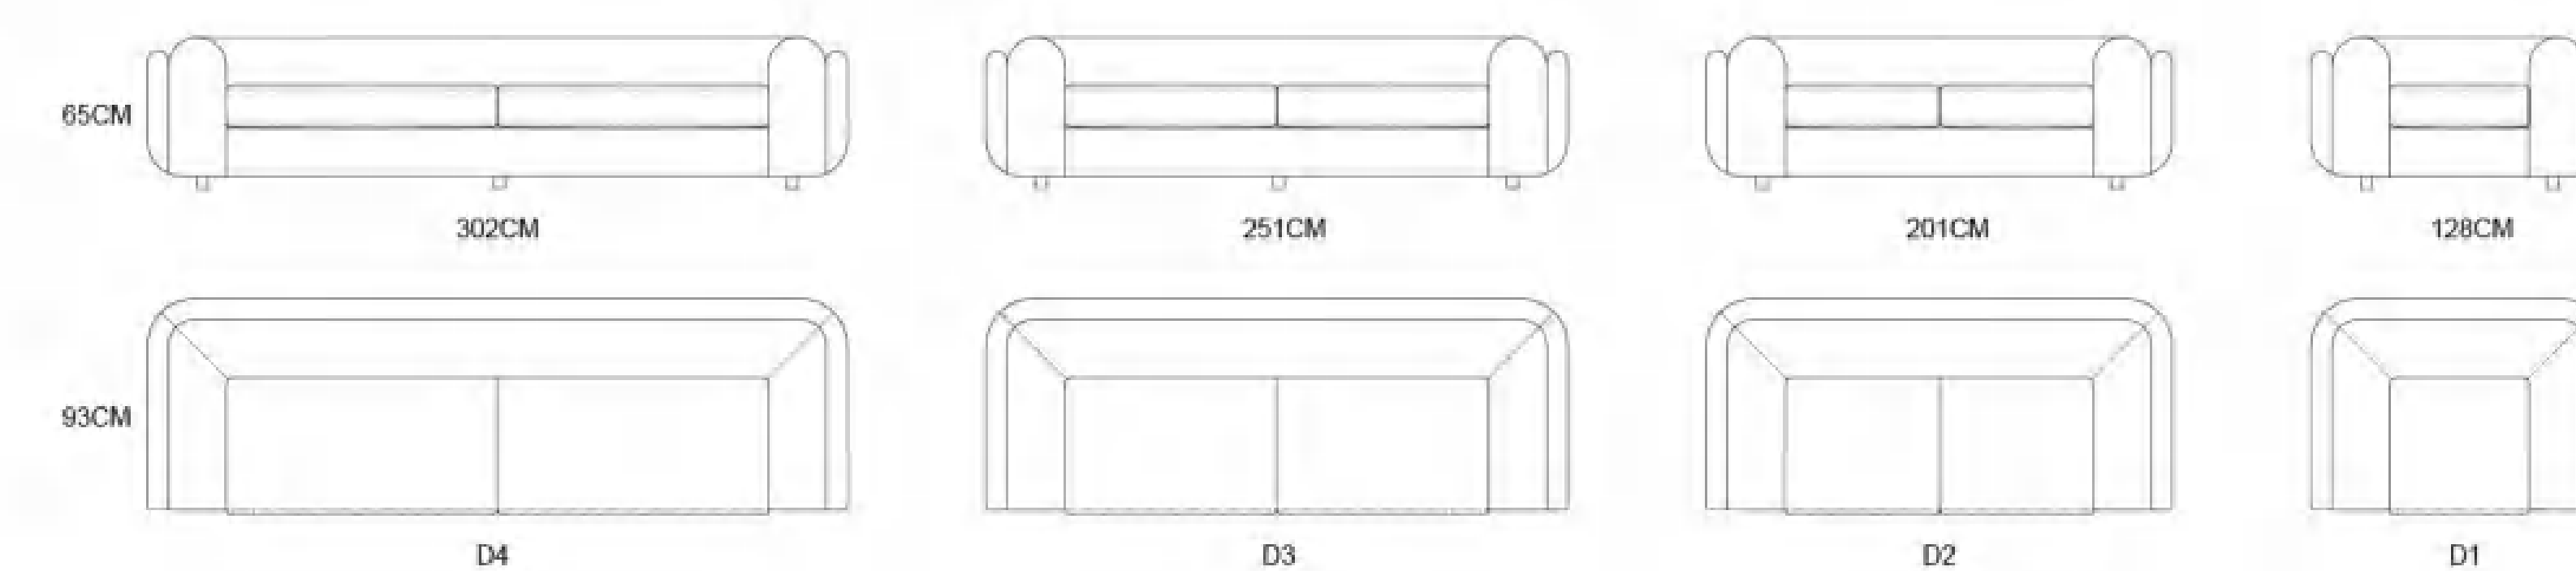

MODEL: BK2490 D3+D2+D1