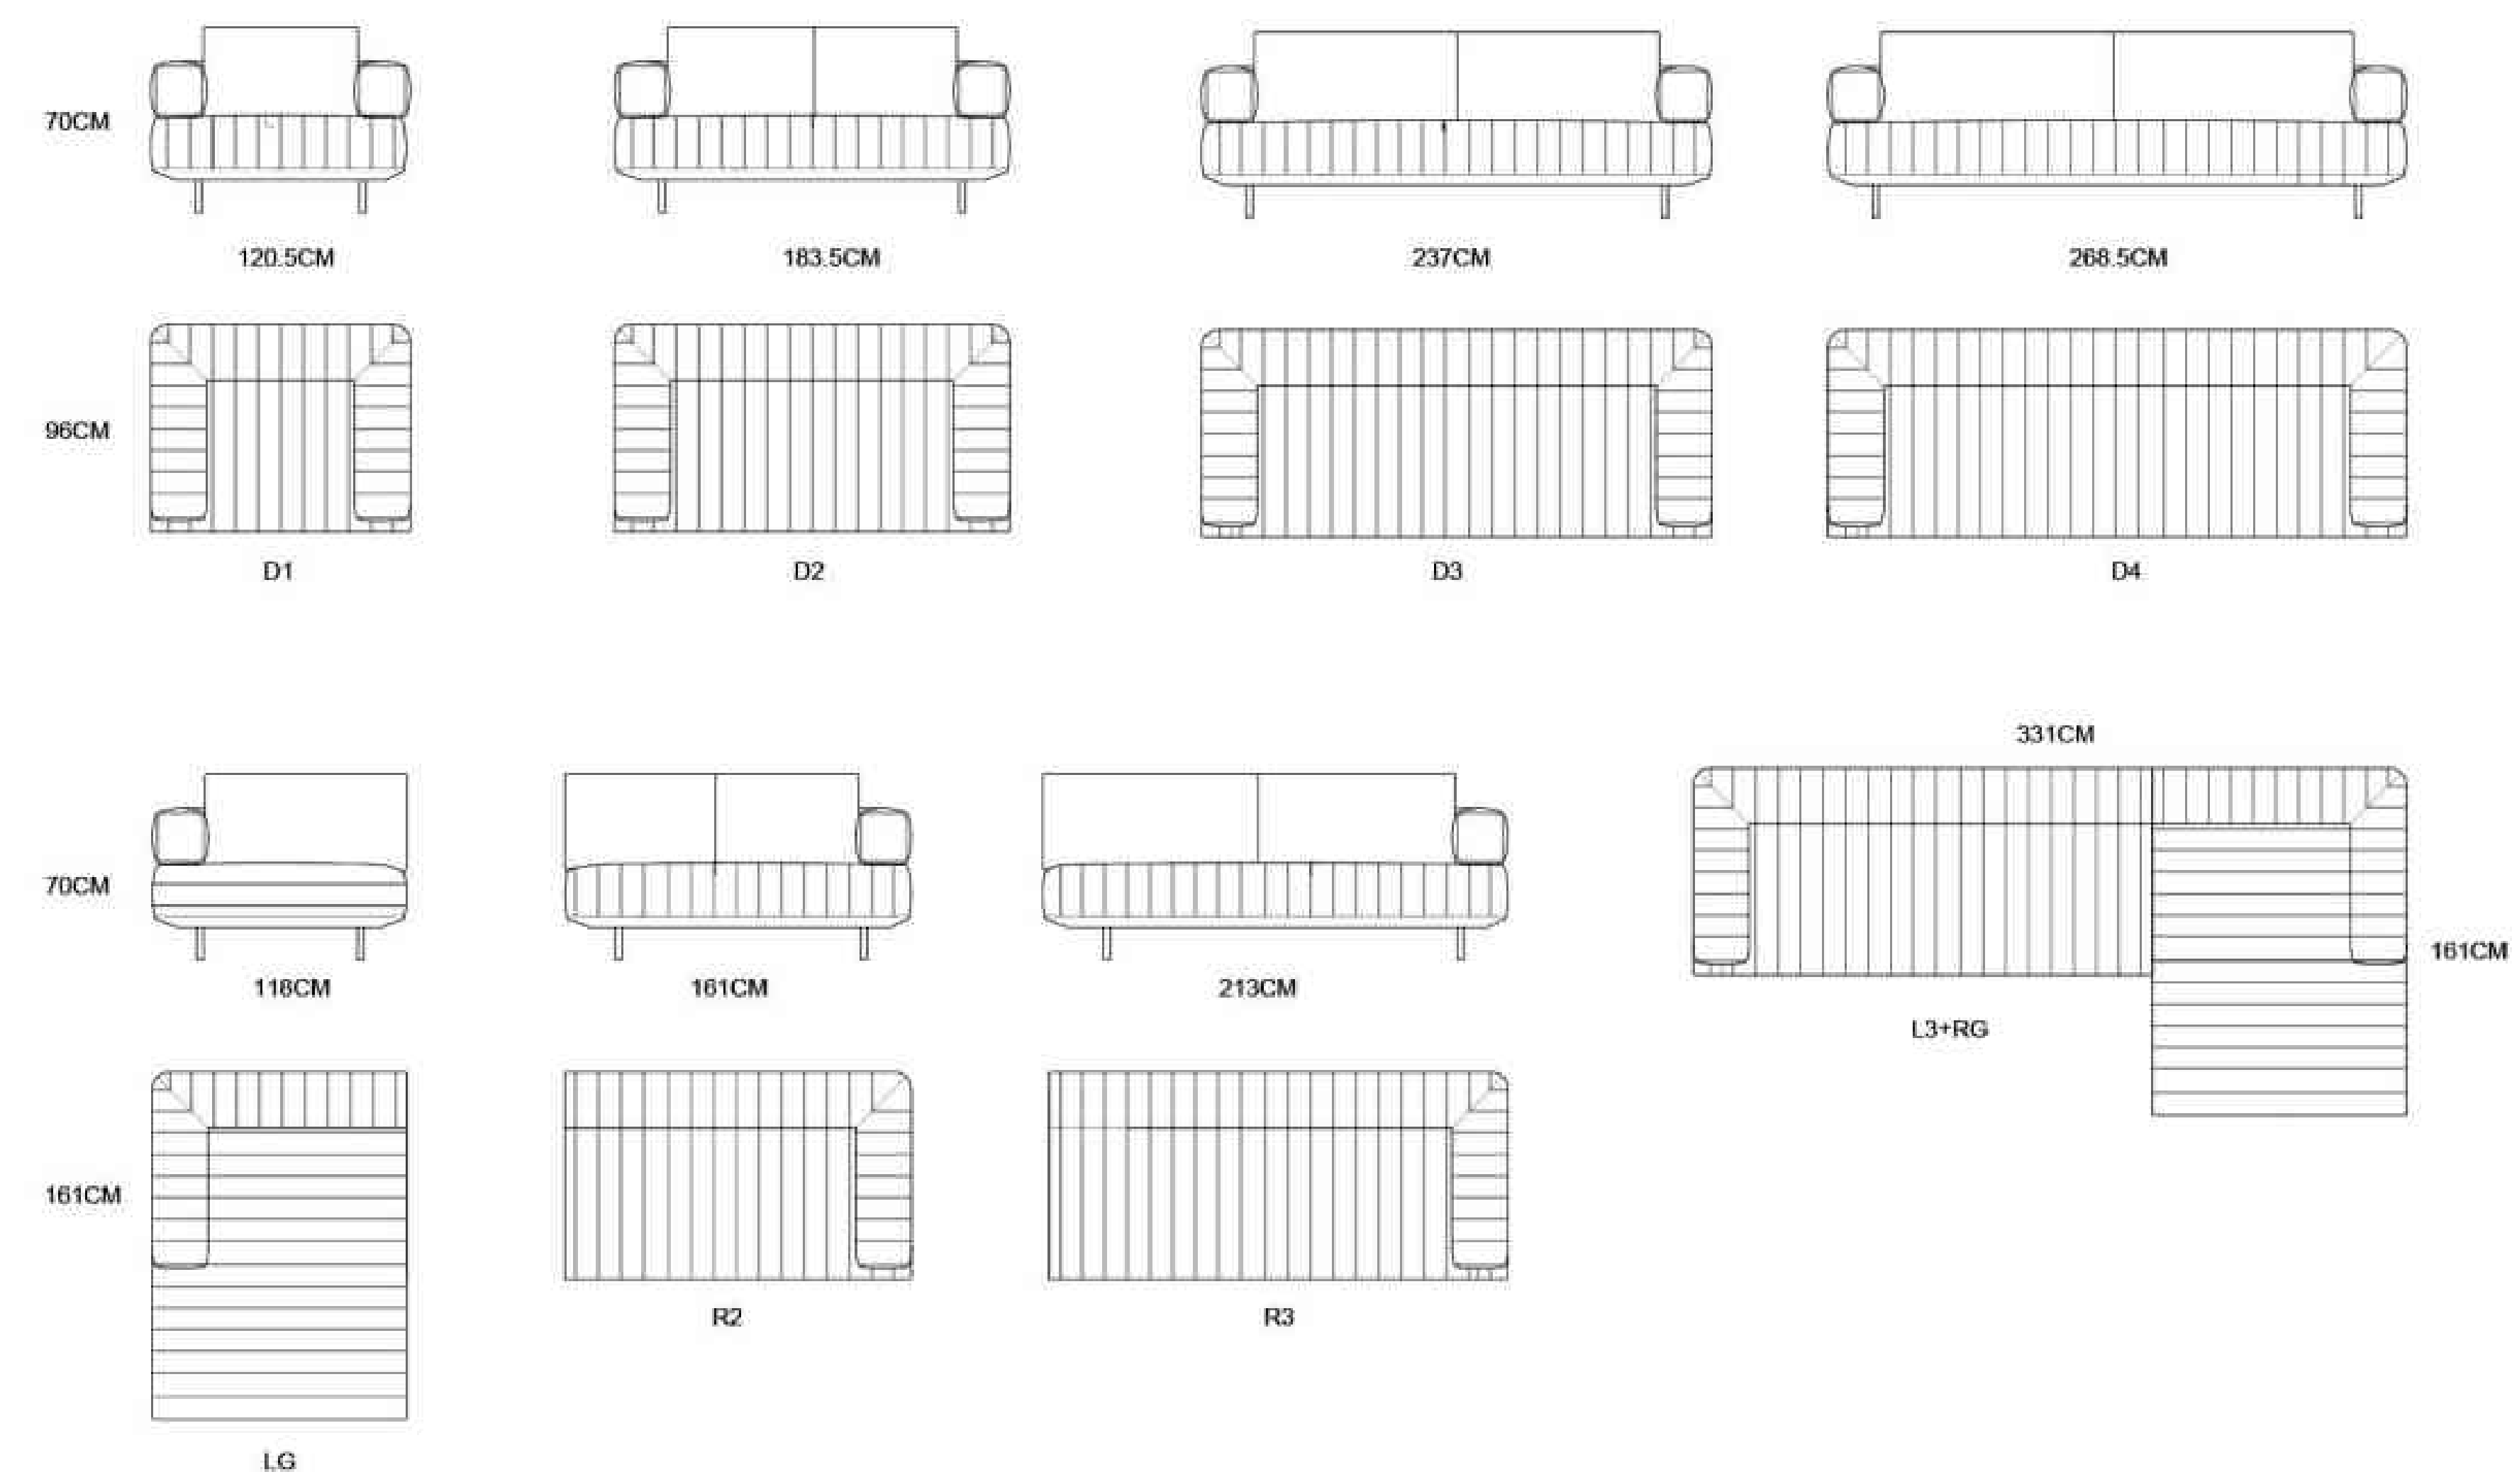

MODEL:S2419 L3+RG