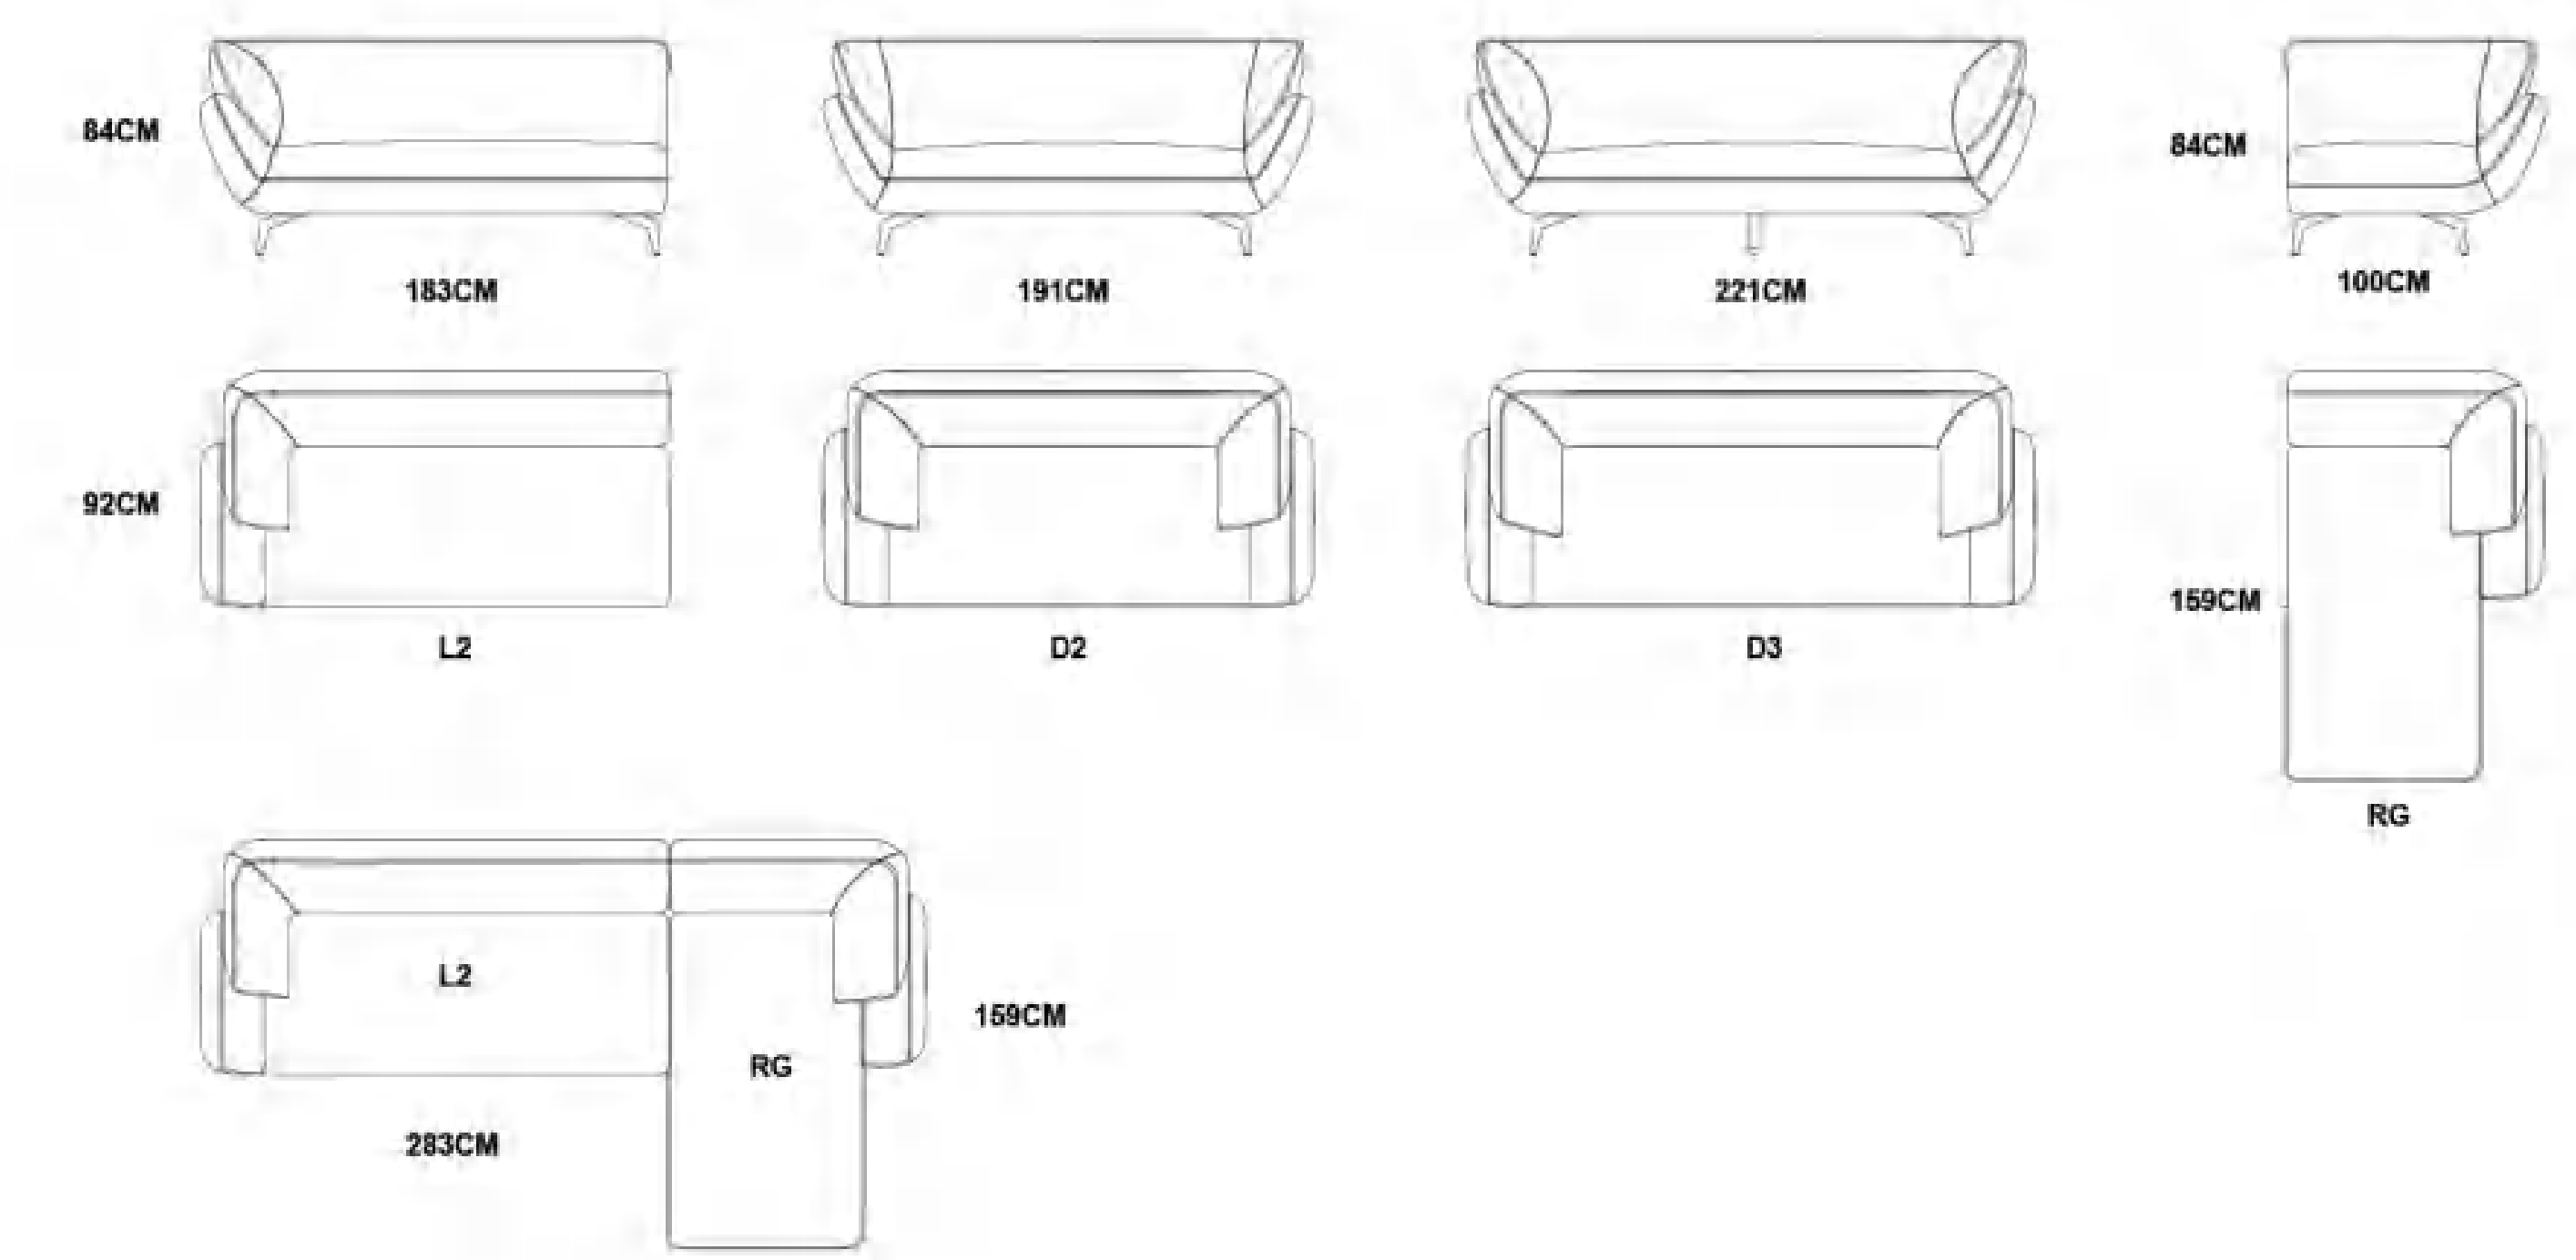

MODEL: BK2494 L2+RG

MODEL: BK2488 L2+RG

MODEL: BK2488 L2+RG

MODEL:YS2479 L1+Z1+RG YS2482-P2 (82*121*66CM)

MODEL:YS2479 L1+Z1+RG

compression sofa

MODEL:E2326 LHG+Z1+Z1+Z1+C1+R1

MODEL: BK2326 LHG+Z1+Z1+Z1+C1+R1

MODEL:MBE2405

MODEL:PB24106

SIZE:212*223*108CM (1.8*2.0M) 182*223*108CM (1.5*2.0M)

Modern Furnishing

To overcome the anxiety
and depression of life,
you must learn to be your own master.
True love should transcend
the length of life,
the width of soul and the
depth of soul. My heart is on the shelf.
I hope you can look back and take me down.
I will be your stove when you are cold,
the sofa when you are tired,
the charcoal sent in the snow,
the flowers added
on the brocade, the crutch
when you are old,
and the eternal home at the
ends of the earth.