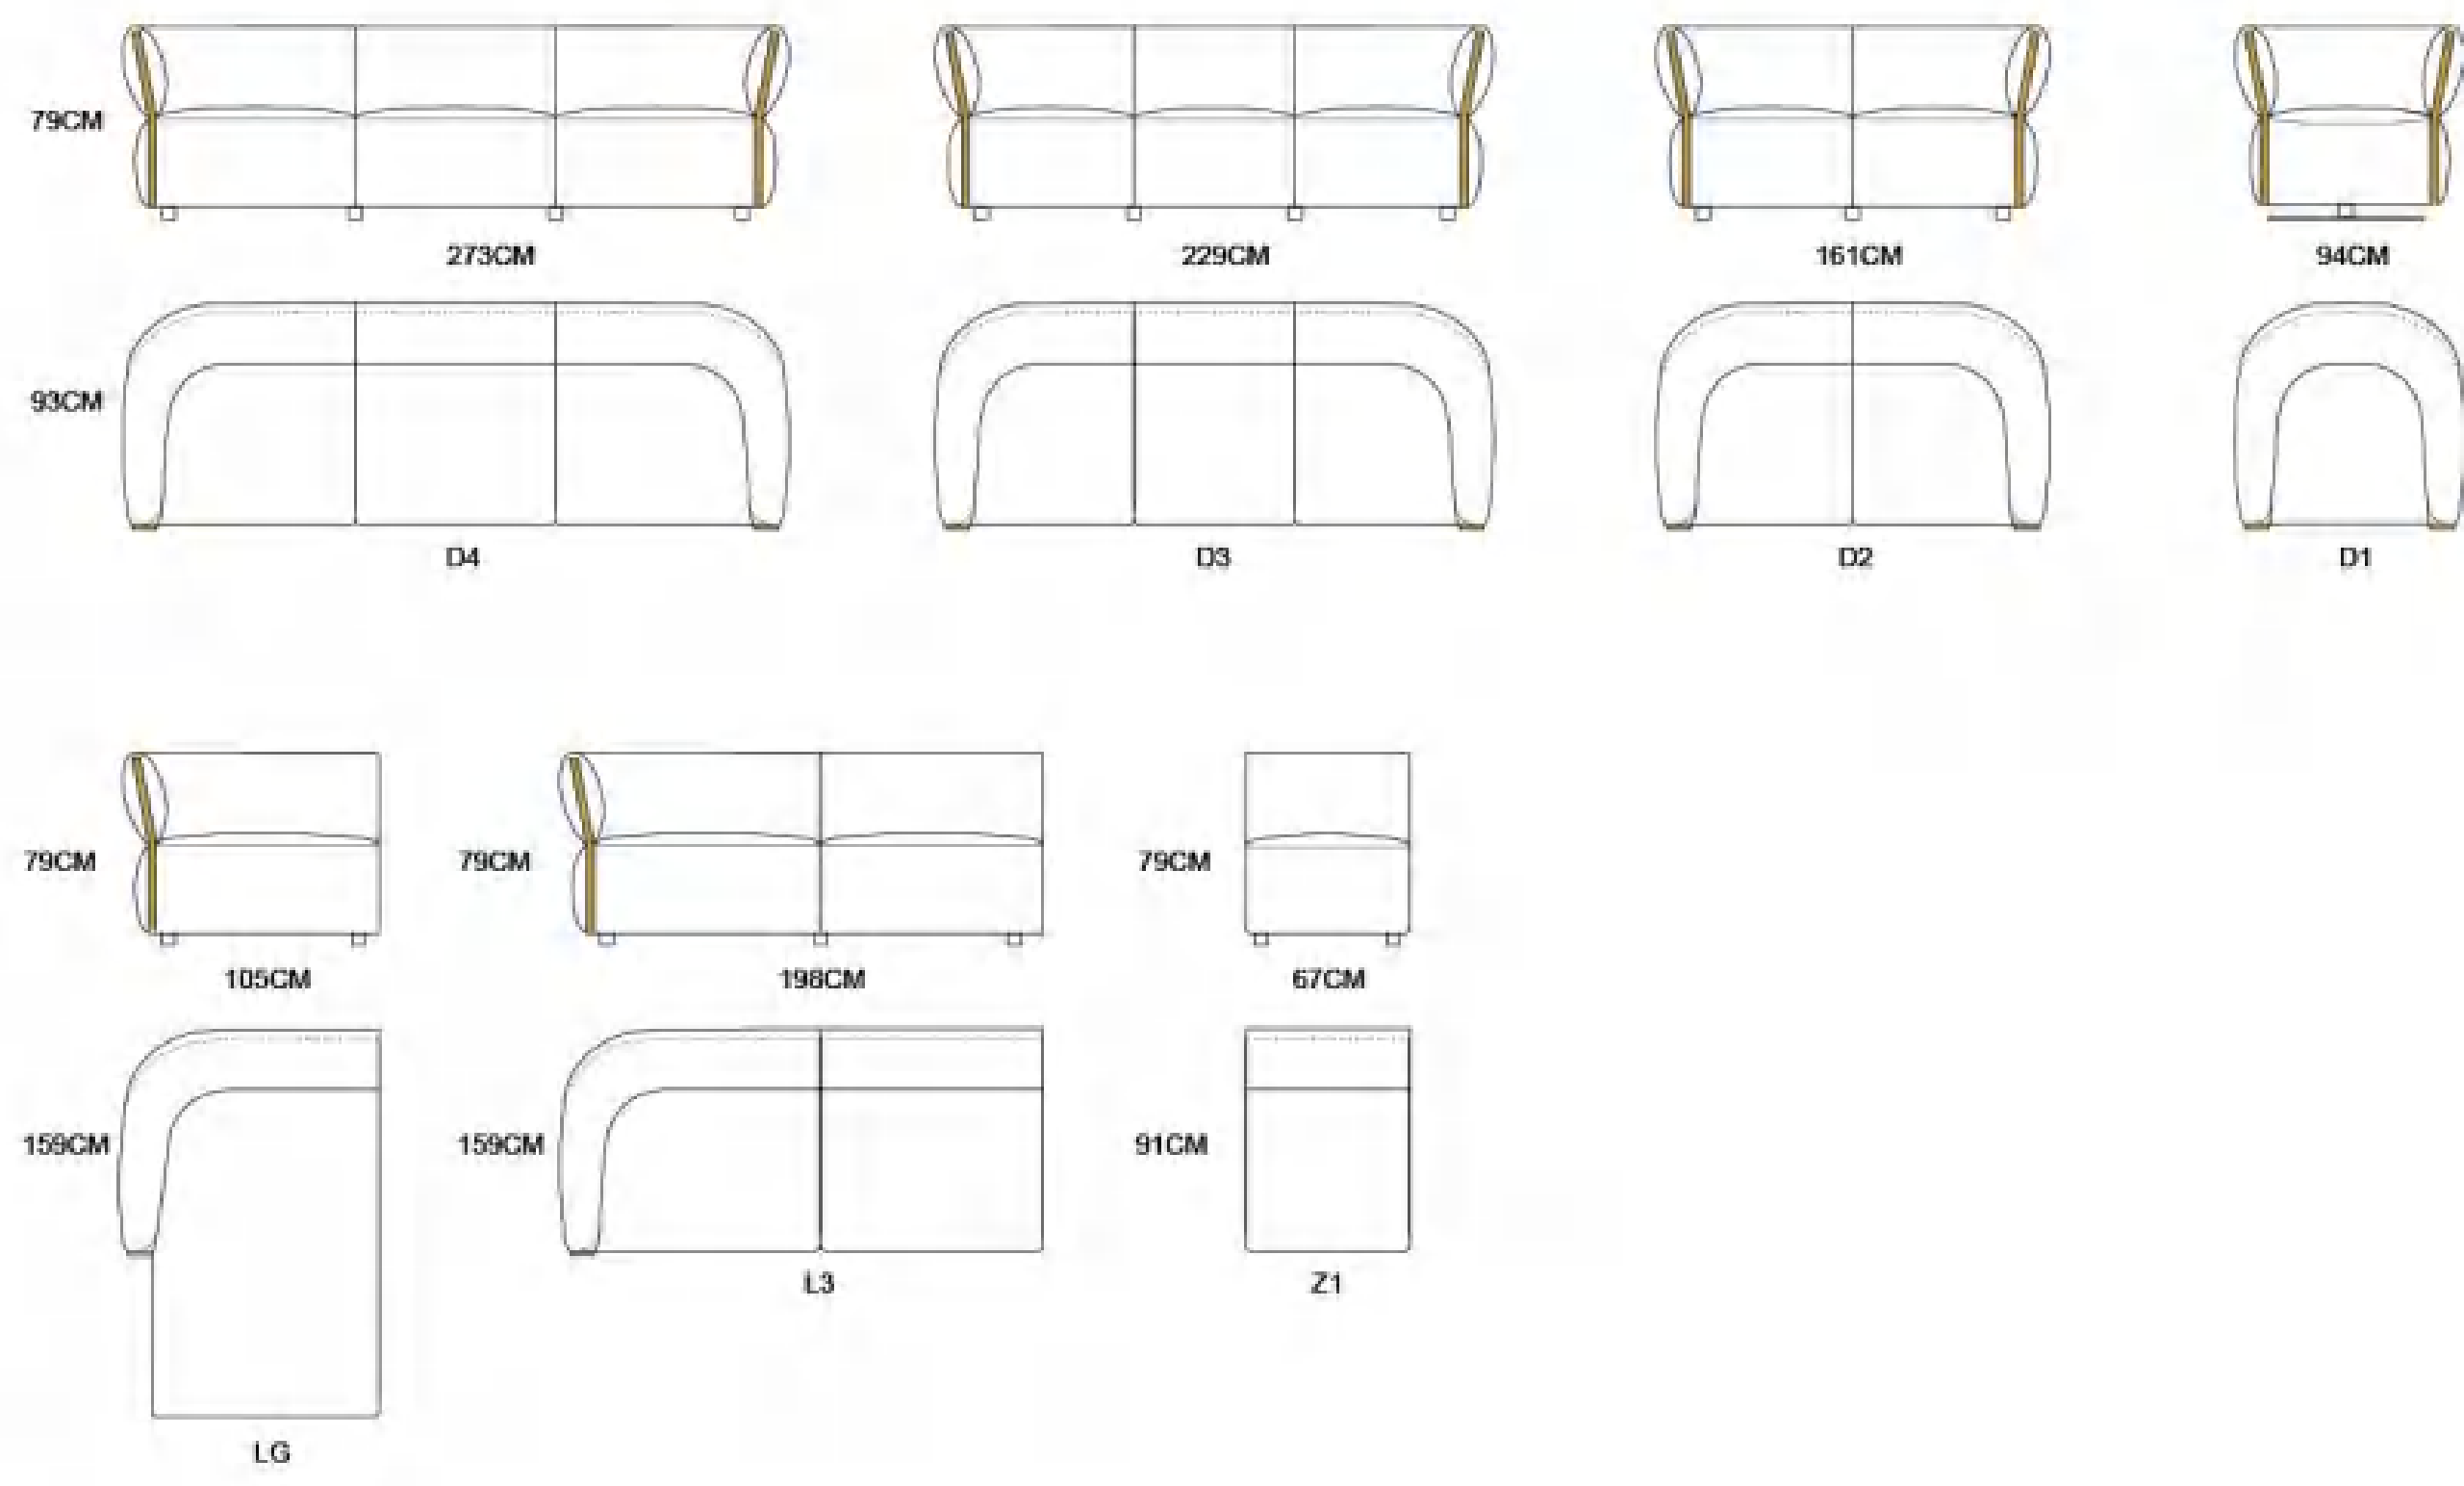

Ronamide
NEW FURNITURE STYLE 2024

MODEL:S2416 D4+D2+D1

Ronamide

MODEL:S2416 D4+D2+D1

Complex

Whether it is practical furniture or pure ornaments, they are all kinds of single-shaped complexes, which are pleasing to the eyes because of the perfect combination.

MODEL:S2301 D4+D2+D1

Ronamide

MODEL: S2301 D4+D2+D1

MODEL:S2421 D3+D2

Ronamide

MODEL: BK2421 D3+D2

MODEL: BK2476 D4+D2+D1

Ronamide

MODEL: BK2476 D4+D2+D1

MODEL: BK2477 D3+D2+D1

Ronamide

MODEL: BK2477 D3+D2+D1

MODEL:S2422 D3+D2+D1

SIZE:D4 281*92*64CM D3 231*92*64CM D2 186*92*64CM D1 116*92*64CM

Ronamide

MODEL: BK2421 D3+D2+D1

MODEL:MBE2405

MODEL:PB24106

SIZE:212*223*108CM (1.8*2.0M) 182*223*108CM (1.5*2.0M)

Modern Furnishing

To overcome the anxiety
and depression of life,
you must learn to be your own master.
True love should transcend
the length of life,
the width of soul and the
depth of soul. My heart is on the shelf.
I hope you can look back and take me down.
I will be your stove when you are cold,
the sofa when you are tired,
the charcoal sent in the snow,
the flowers added
on the brocade, the crutch
when you are old,
and the eternal home at the
ends of the earth.