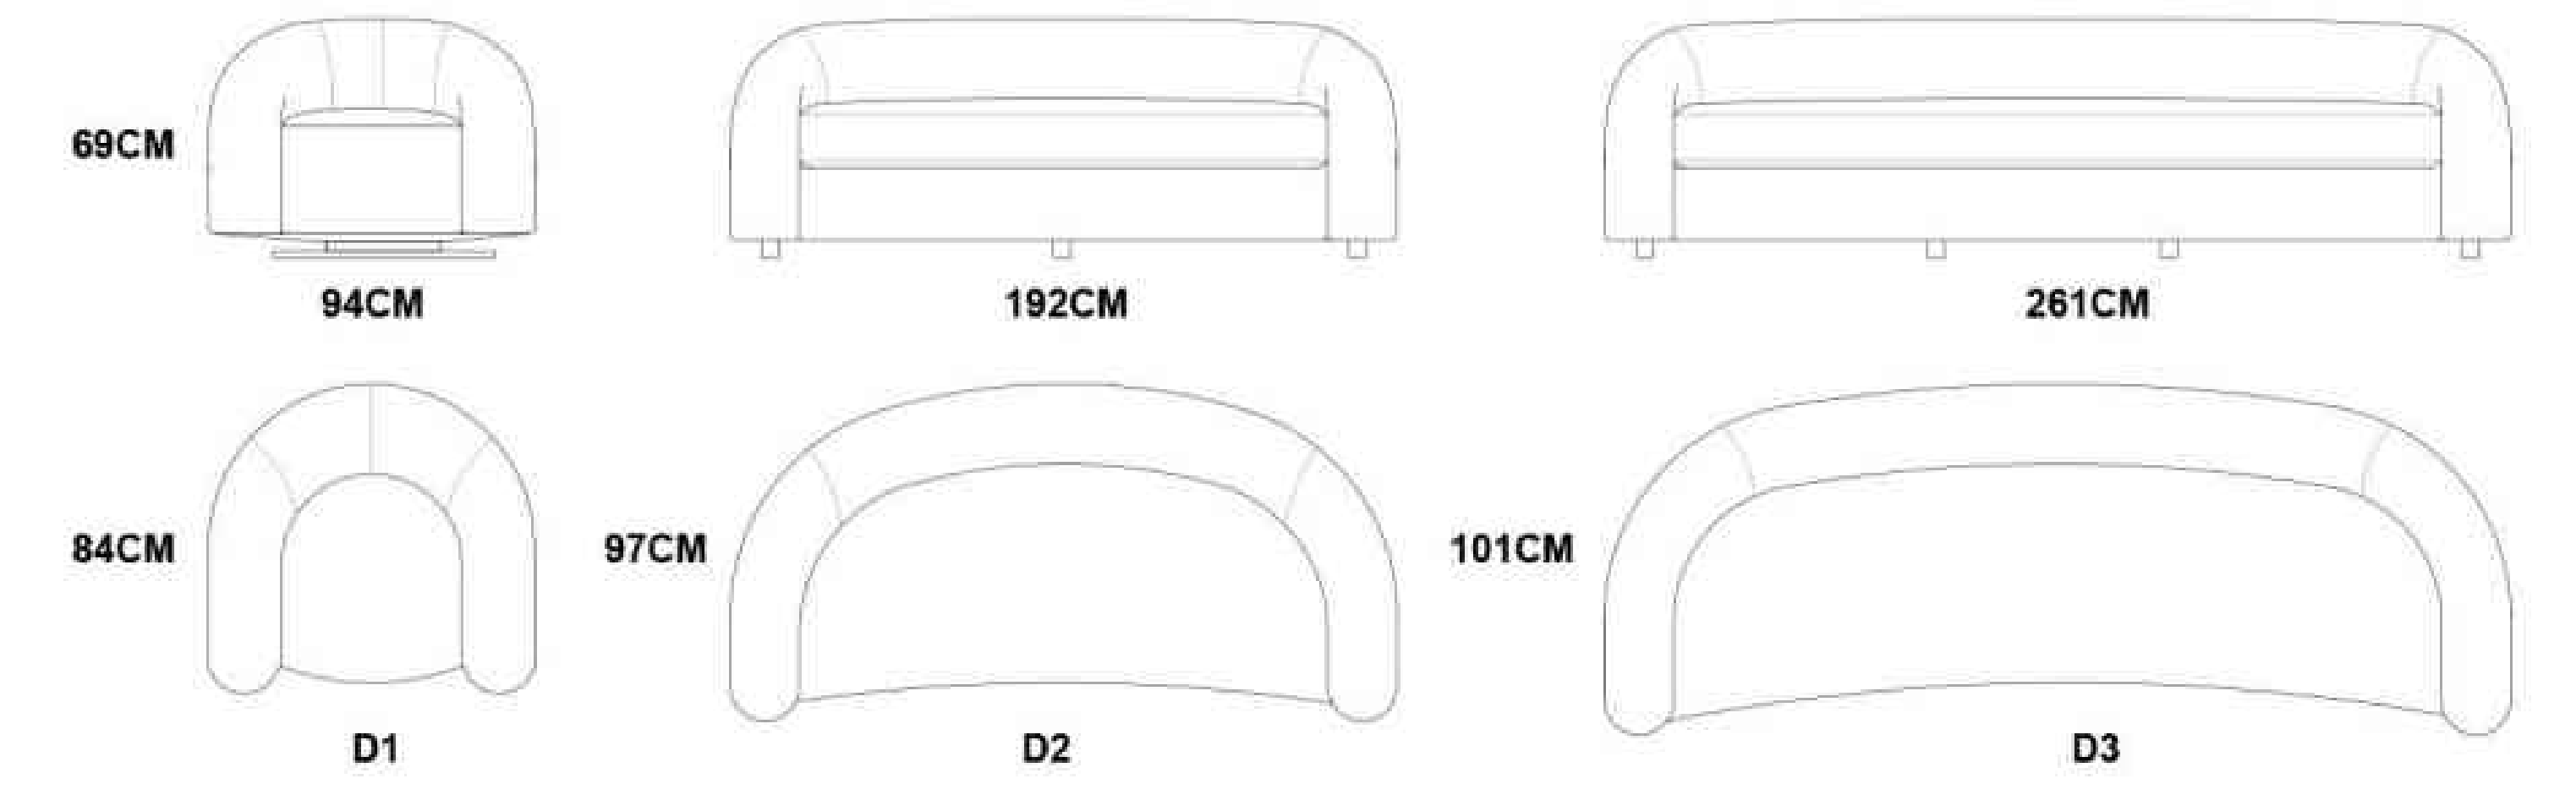

MODEL: BK2476 D4+D2+D1

MODEL: BK2477 D3+D2+D1

Ronamide

MODEL: BK2477 D3+D2+D1

MODEL:S2422 D3+D2+D1

SIZE:D4 281*92*64CM D3 231*92*64CM D2 186*92*64CM D1 116*92*64CM

Ronamide

MODEL: BK2421 D3+D2+D1

MODEL: BK2472 D3+D2+D1+D1

MODEL: BK2472 D3+D2+D1+D1

MODEL: BK2478 D4+D2+D1+D1

MODEL: BK2478 D4+D2+D1+D1

HIGH-END

The beauty of thousands of miles lies in the elegant villa, which is noble and elegant and enjoys unlimited enjoyment.

MODEL:MBE2405

MODEL:PB24106

SIZE:212*223*108CM (1.8*2.0M) 182*223*108CM (1.5*2.0M)

Modern Furnishing

To overcome the anxiety
and depression of life,
you must learn to be your own master.
True love should transcend
the length of life,
the width of soul and the
depth of soul. My heart is on the shelf.
I hope you can look back and take me down.
I will be your stove when you are cold,
the sofa when you are tired,
the charcoal sent in the snow,
the flowers added
on the brocade, the crutch
when you are old,
and the eternal home at the
ends of the earth.