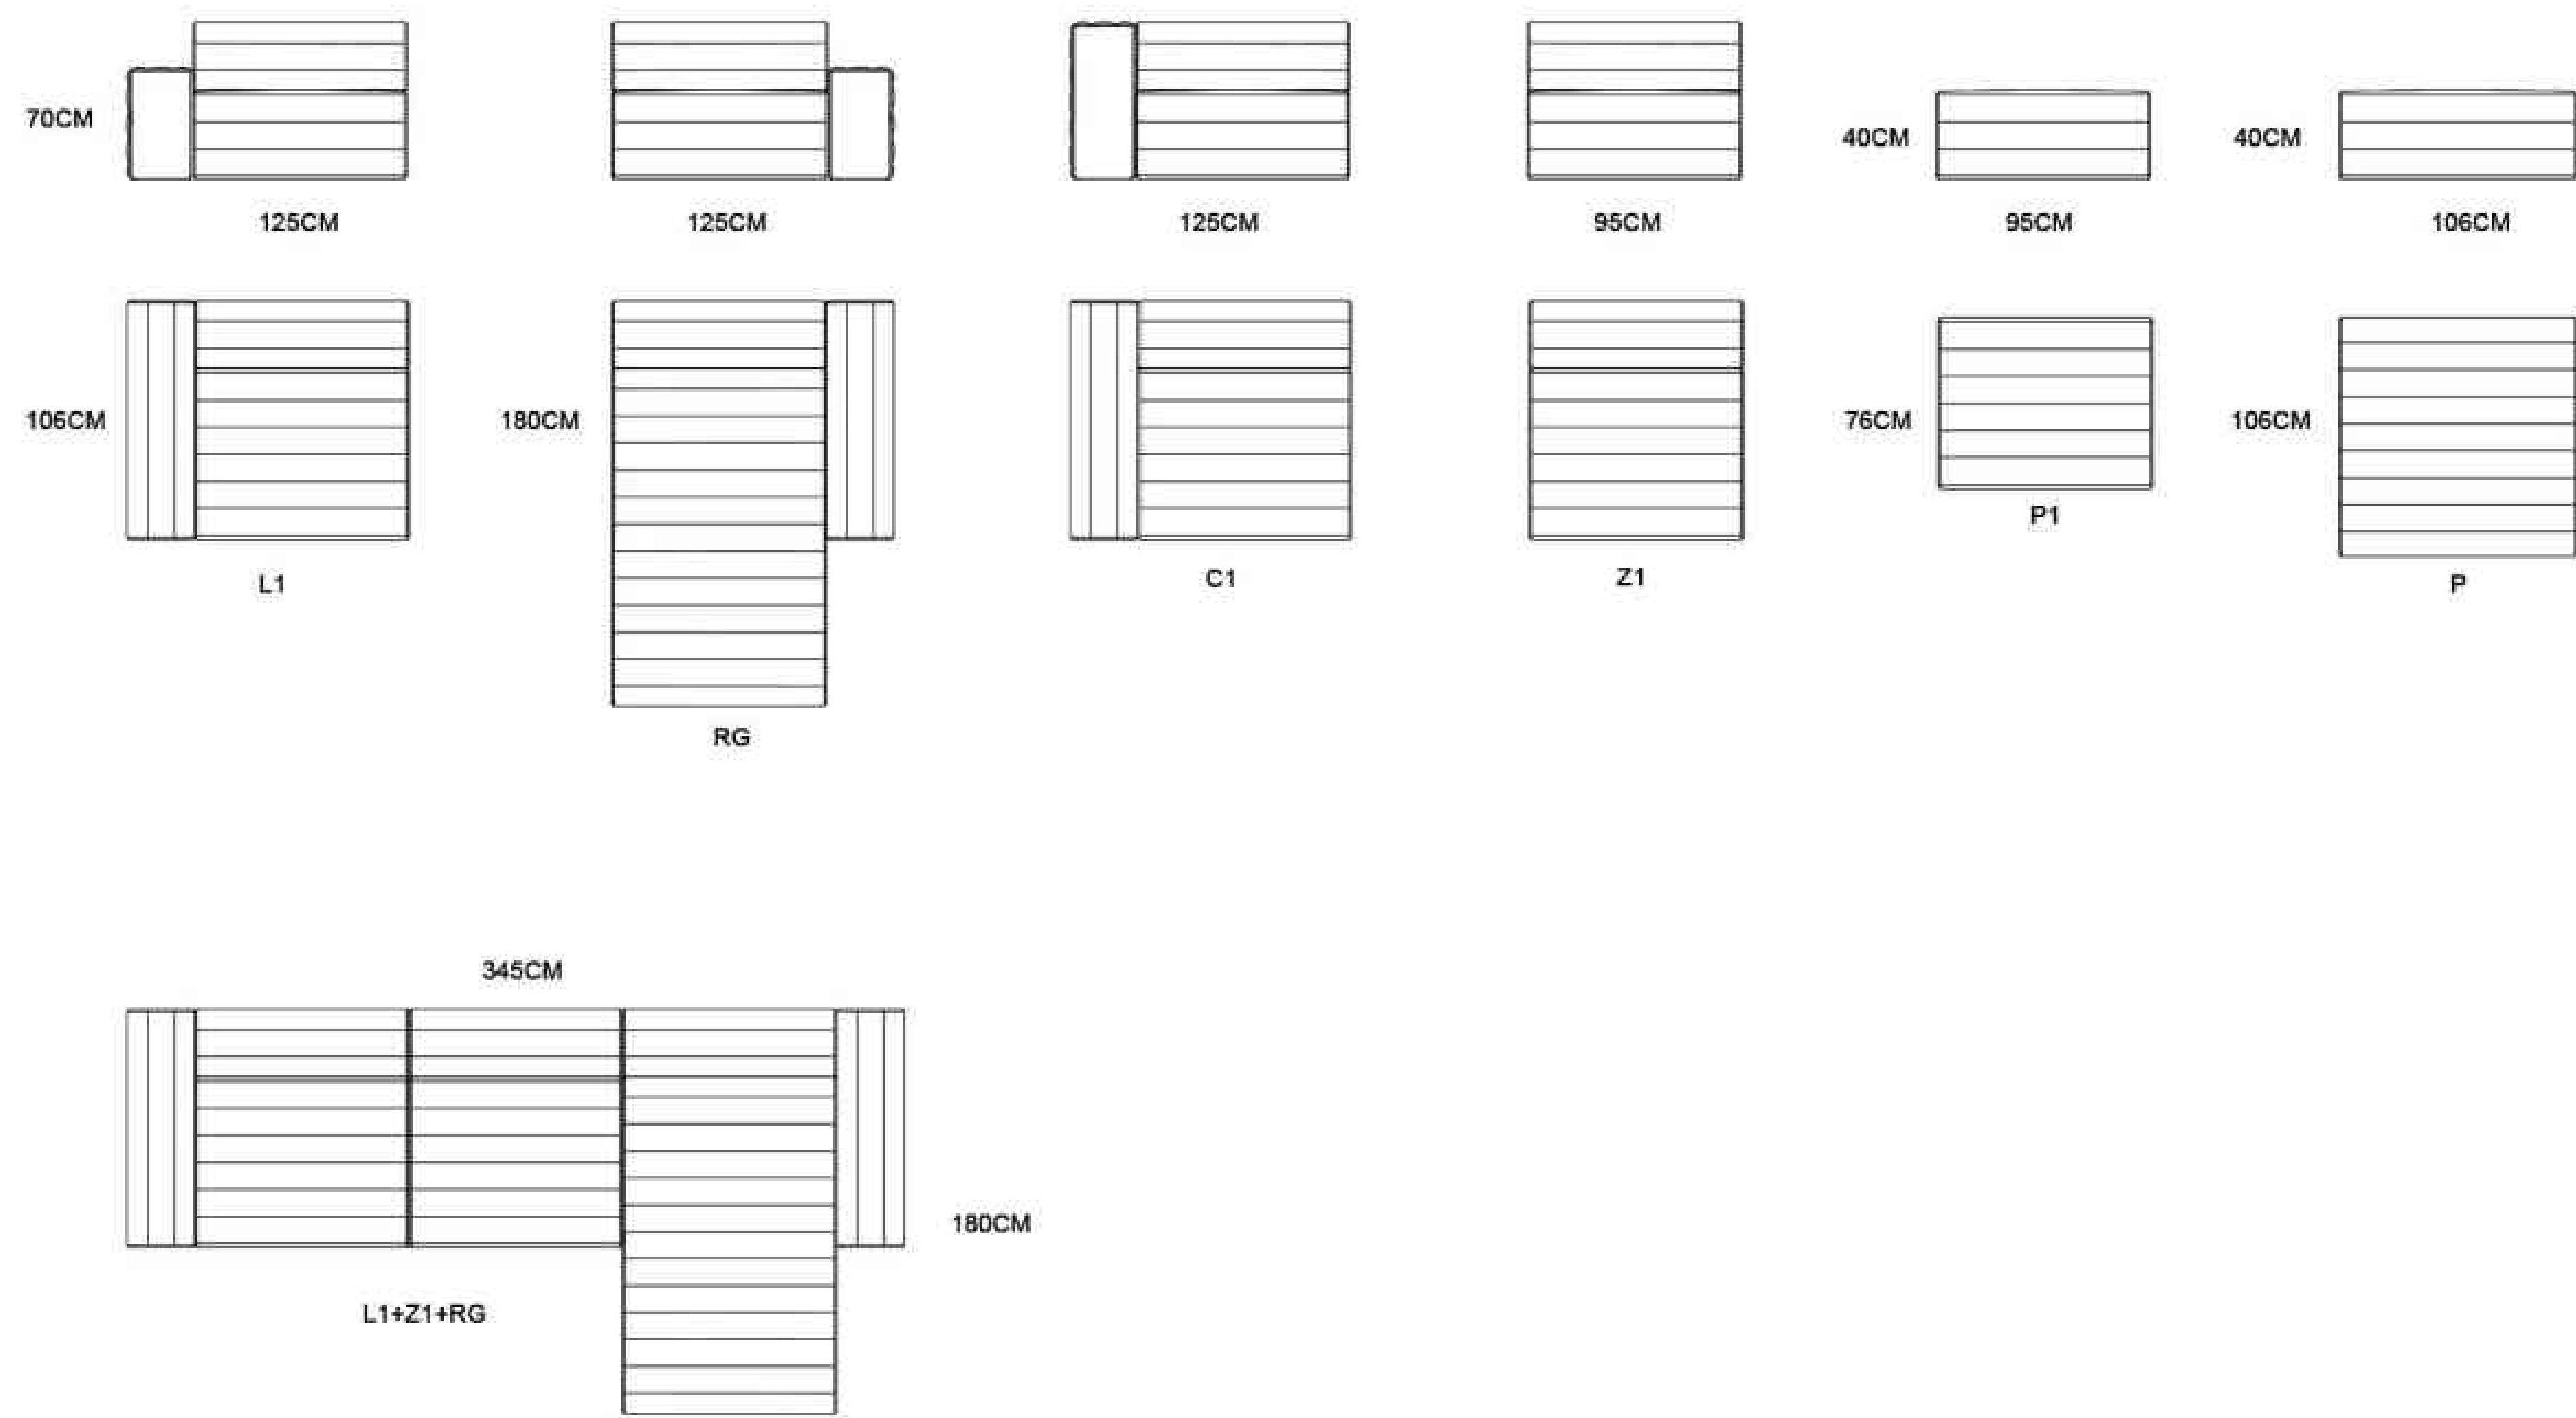

MODEL:BS-01 D3+D2+D1

MODEL:BS-01 D3+D2+D1

MODEL: BK2471 L2+R2

MODEL: BK2473 R2+P2

MODEL: BK2473 R2+P2

MODEL: BK2474 R2+LG

MODEL: BK2474 R2+LG

MODEL: BK2494 L2+RG

MODEL: BK2494 L2+RG

MODEL: BK2488 L2+RG

MODEL: BK2488 L2+RG

MODEL:YS2479 L1+Z1+RG YS2482-P2 (82*121*66CM)

MODEL:YS2479 L1+Z1+RG

compression sofa

MODEL:E2326 LHG+Z1+Z1+Z1+C1+R1

MODEL: BK2326 LHG+Z1+Z1+Z1+C1+R1

MODEL:MBE2405

MODEL:PB24106

SIZE:212*223*108CM (1.8*2.0M) 182*223*108CM (1.5*2.0M)

Modern Furnishing

To overcome the anxiety
and depression of life,
you must learn to be your own master.
True love should transcend
the length of life,
the width of soul and the
depth of soul. My heart is on the shelf.
I hope you can look back and take me down.
I will be your stove when you are cold,
the sofa when you are tired,
the charcoal sent in the snow,
the flowers added
on the brocade, the crutch
when you are old,
and the eternal home at the
ends of the earth.