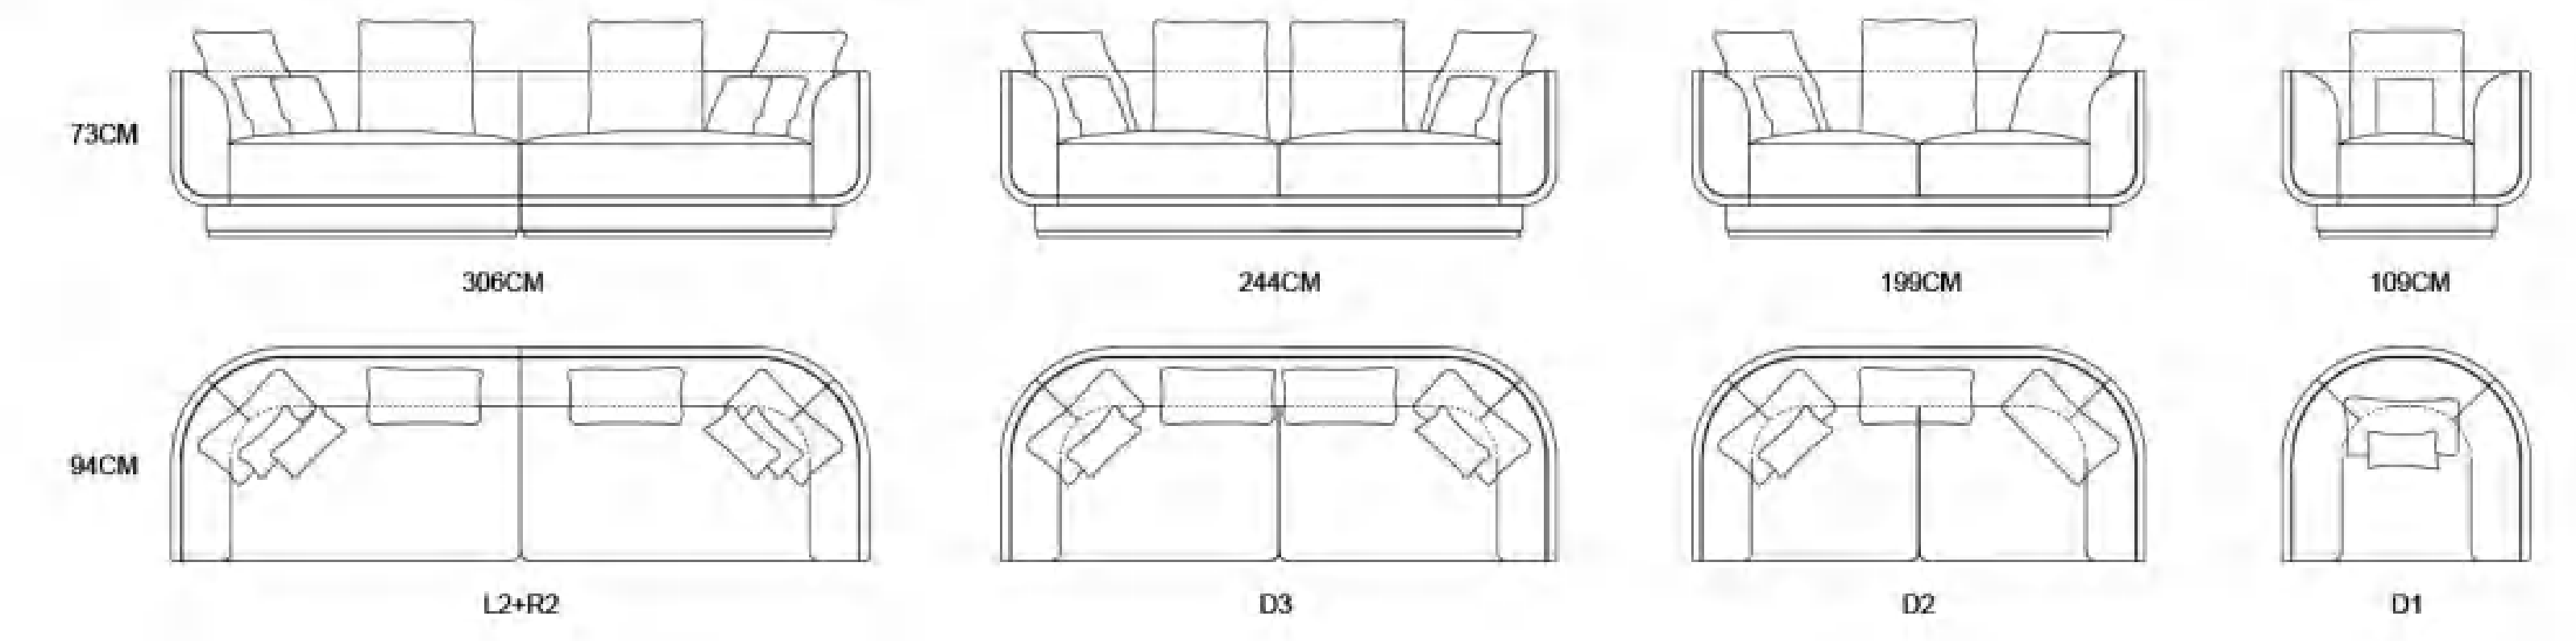

MODEL: S2301 D4+D2+D1