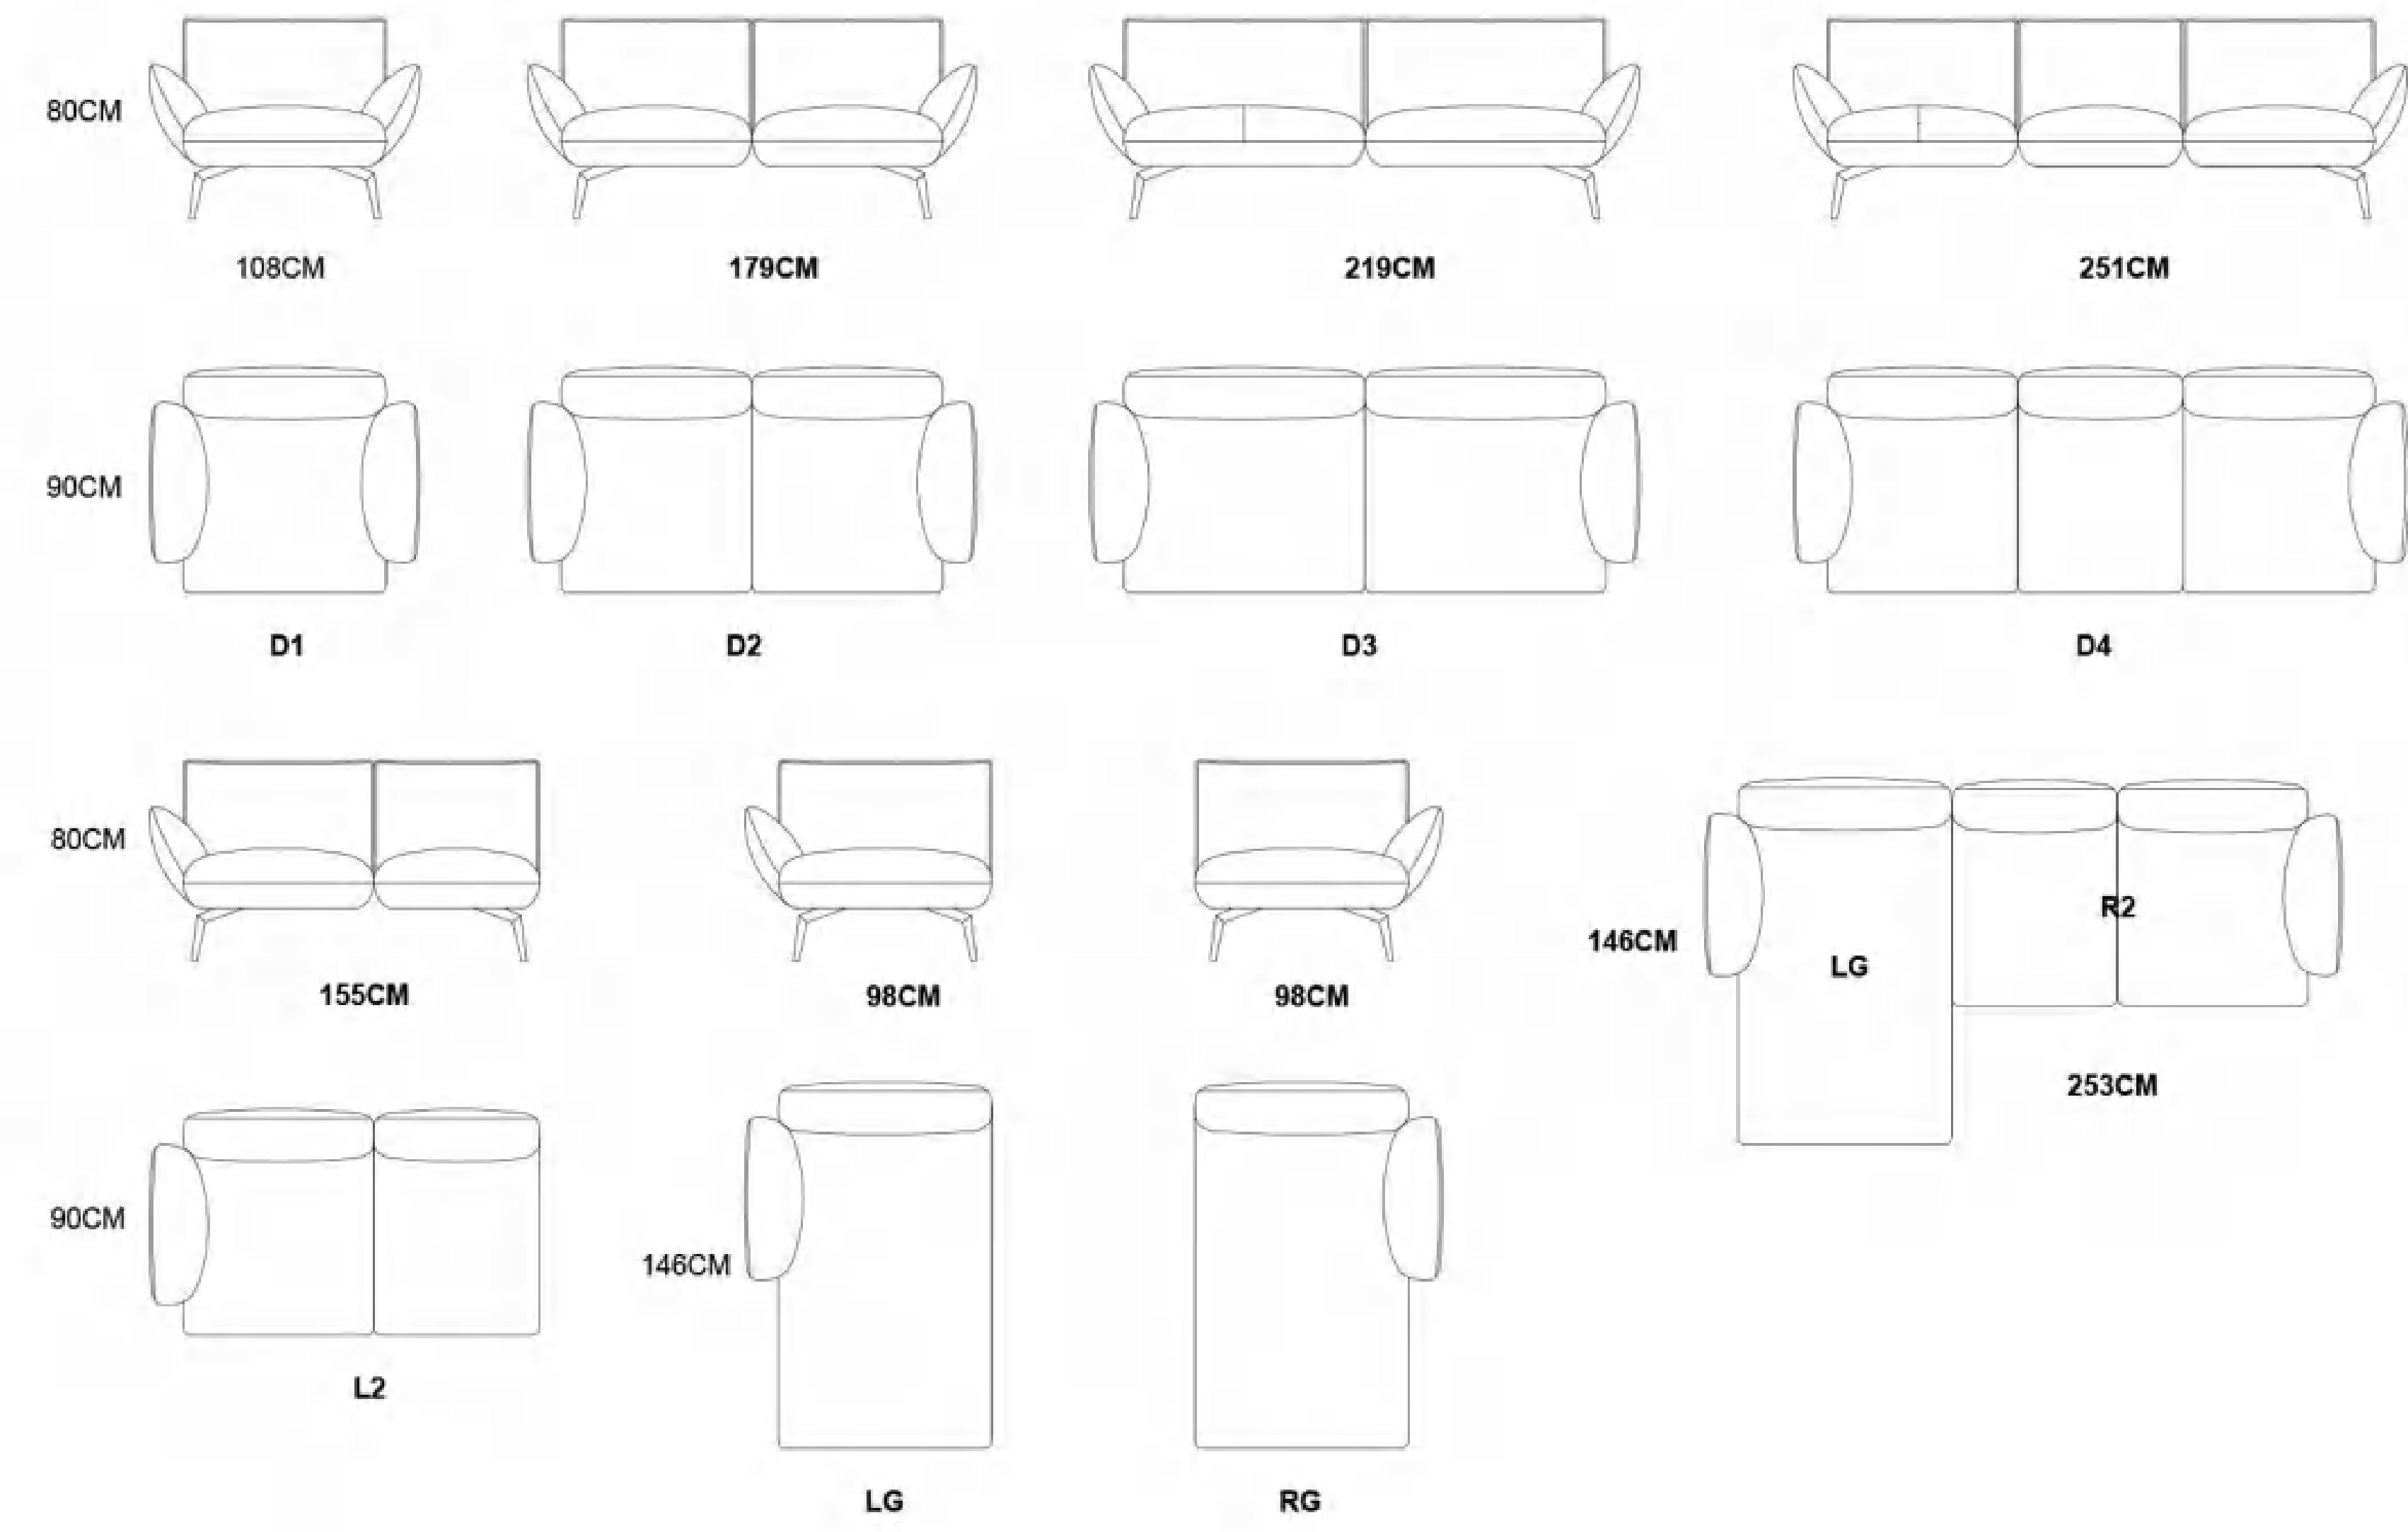

MODEL:BS-01 D3+D2+D1

MODEL:BS-01 D3+D2+D1

MODEL: BK2471 L2+R2

MODEL: BK2473 R2+P2

MODEL: BK2473 R2+P2

MODEL: BK2474 R2+LG

MODEL: BK2474 R2+LG

MODEL: BK2494 L2+RG

MODEL: BK2494 L2+RG

MODEL: BK2488 L2+RG

MODEL: BK2488 L2+RG

MODEL:YS2479 L1+Z1+RG YS2482-P2 (82*121*66CM)

MODEL:YS2479 L1+Z1+RG

compression sofa

MODEL:E2326 LHG+Z1+Z1+Z1+C1+R1

MODEL: BK2326 LHG+Z1+Z1+Z1+C1+R1

MODEL:MBE2405

MODEL:PB24106

SIZE:212*223*108CM (1.8*2.0M) 182*223*108CM (1.5*2.0M)

Modern Furnishing

To overcome the anxiety
and depression of life,
you must learn to be your own master.
True love should transcend
the length of life,
the width of soul and the
depth of soul. My heart is on the shelf.
I hope you can look back and take me down.
I will be your stove when you are cold,
the sofa when you are tired,
the charcoal sent in the snow,
the flowers added
on the brocade, the crutch
when you are old,
and the eternal home at the
ends of the earth.