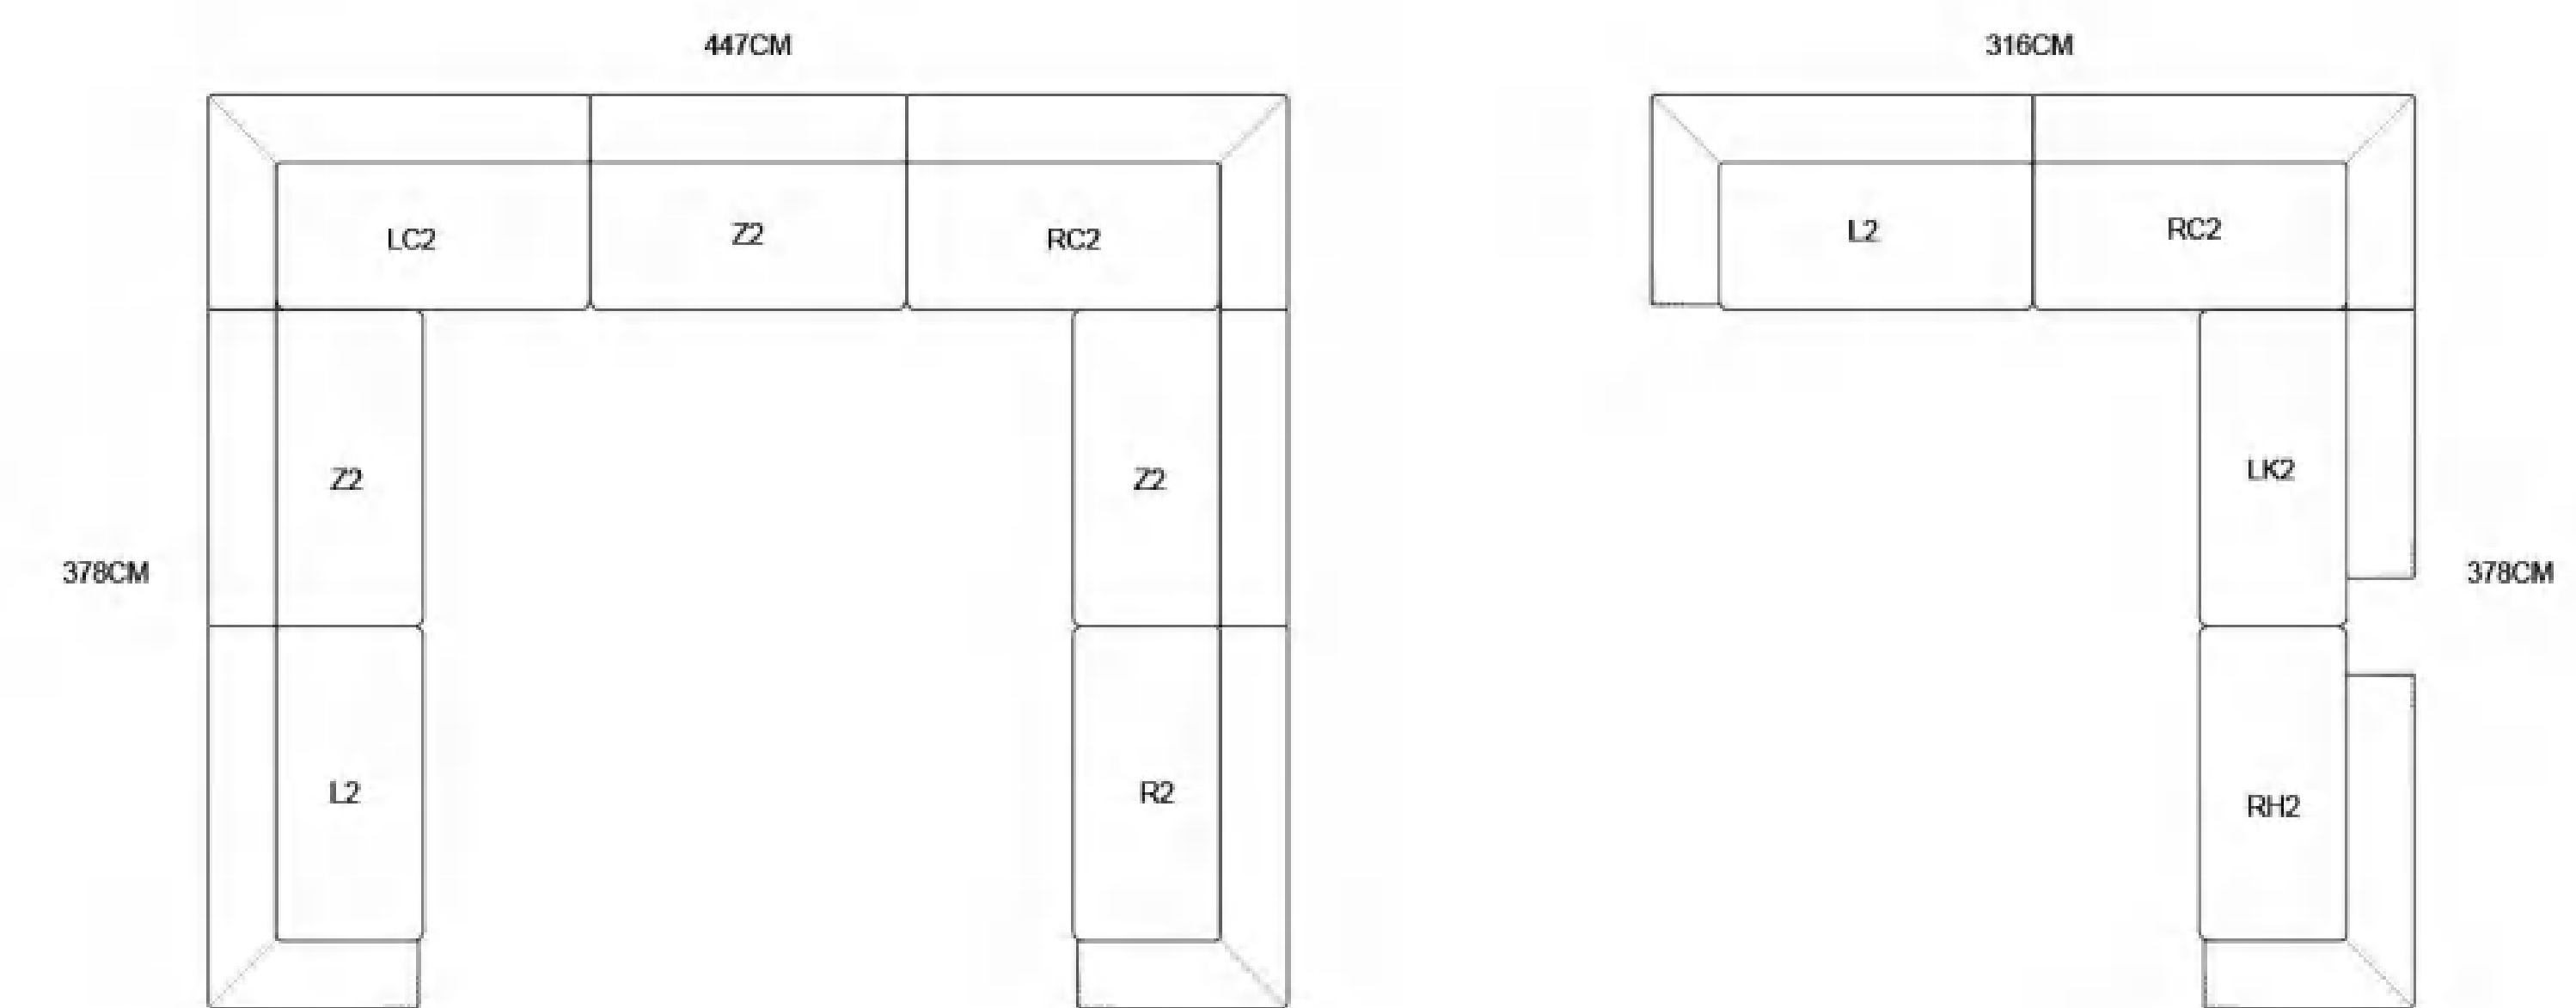

MODEL: BK2476 D4+D2+D1

MODEL: BK2477 D3+D2+D1

Ronamide

MODEL: BK2477 D3+D2+D1

MODEL:S2422 D3+D2+D1

SIZE:D4 281*92*64CM D3 231*92*64CM D2 186*92*64CM D1 116*92*64CM

Ronamide

MODEL: BK2421 D3+D2+D1

MODEL: BK2490 D3+D2+D1

MODEL:S2418 L2+RC2+LK2+RH2

Ronamide

MODEL: S2418 L2+RC2+LK2+RH2

MODEL:S2417 (LC1+C1+C1+RM1) +D1

Ronamide

MODEL: S2417 (LC1+C1+C1+RM1) +D1

MODEL:S2308 L1+C1+Z1+Z1+Z1+P+R1

MODEL:MBE2405

MODEL:PB24106

SIZE:212*223*108CM (1.8*2.0M) 182*223*108CM (1.5*2.0M)

Modern Furnishing

To overcome the anxiety
and depression of life,
you must learn to be your own master.
True love should transcend
the length of life,
the width of soul and the
depth of soul. My heart is on the shelf.
I hope you can look back and take me down.
I will be your stove when you are cold,
the sofa when you are tired,
the charcoal sent in the snow,
the flowers added
on the brocade, the crutch
when you are old,
and the eternal home at the
ends of the earth.