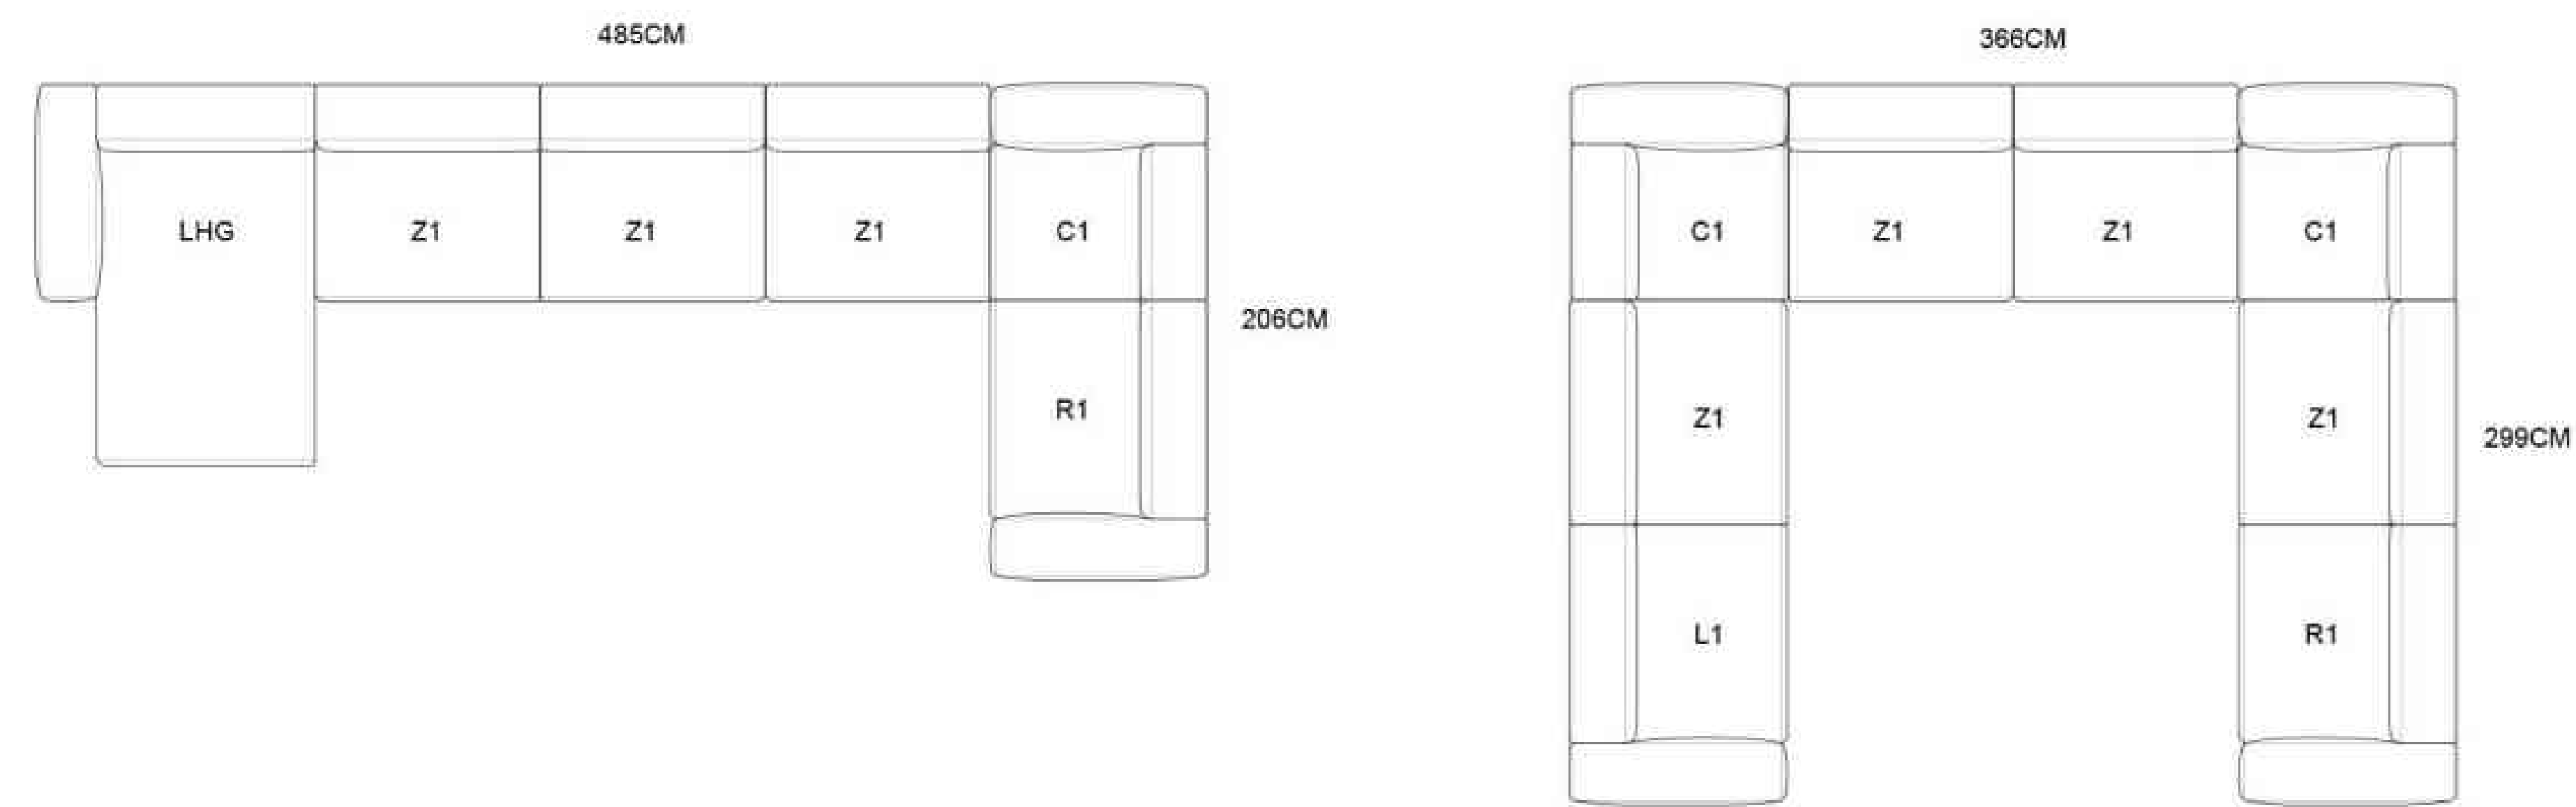

MODEL: BK2476 D4+D2+D1

MODEL: BK2477 D3+D2+D1

Ronamide

MODEL: BK2477 D3+D2+D1

MODEL:S2422 D3+D2+D1

SIZE:D4 281*92*64CM D3 231*92*64CM D2 186*92*64CM D1 116*92*64CM

Ronamide

MODEL: BK2421 D3+D2+D1

MODEL: BK2494 L2+RG

MODEL: BK2488 L2+RG

MODEL: BK2488 L2+RG

MODEL:YS2479 L1+Z1+RG YS2482-P2 (82*121*66CM)

MODEL:YS2479 L1+Z1+RG

compression sofa

MODEL:E2326 LHG+Z1+Z1+Z1+C1+R1

MODEL: BK2326 LHG+Z1+Z1+Z1+C1+R1

MODEL:MBE2405

MODEL:PB24106

SIZE:212*223*108CM (1.8*2.0M) 182*223*108CM (1.5*2.0M)

Modern Furnishing

To overcome the anxiety
and depression of life,
you must learn to be your own master.
True love should transcend
the length of life,
the width of soul and the
depth of soul. My heart is on the shelf.
I hope you can look back and take me down.
I will be your stove when you are cold,
the sofa when you are tired,
the charcoal sent in the snow,
the flowers added
on the brocade, the crutch
when you are old,
and the eternal home at the
ends of the earth.