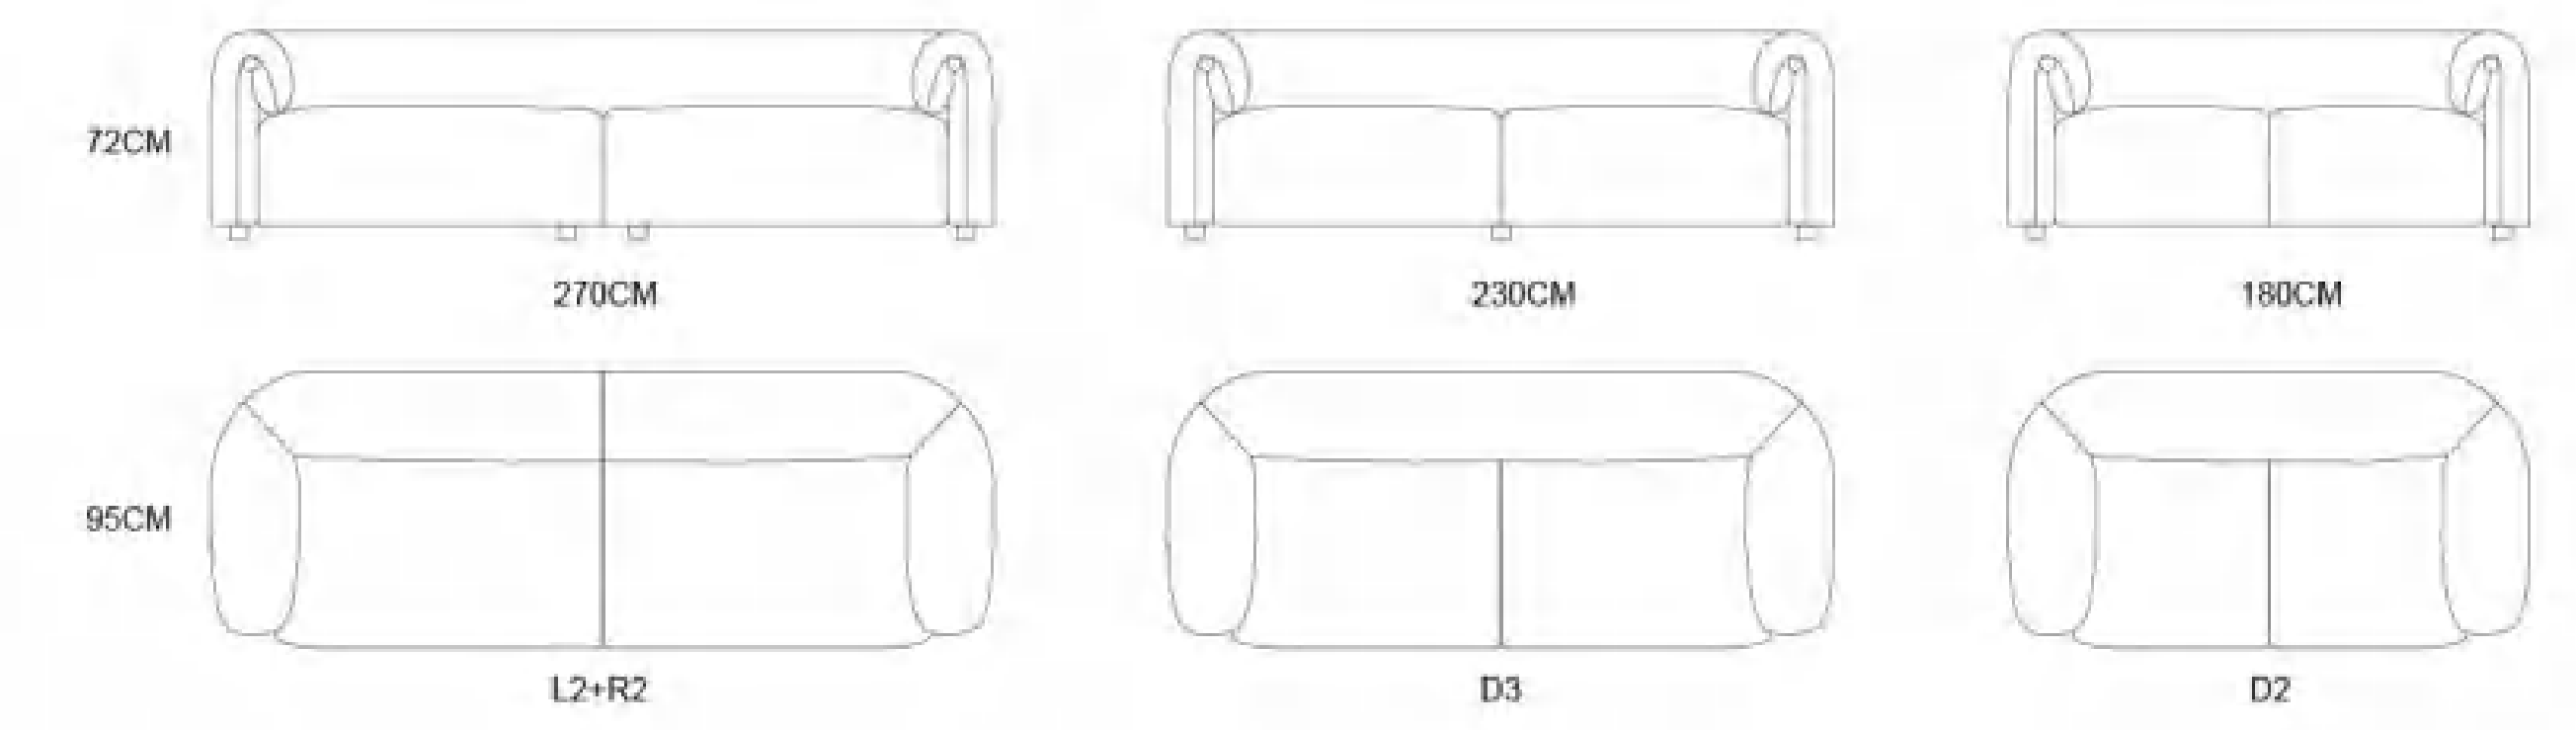

MODEL:S2301 D4+D2+D1

Ronamide

MODEL: S2301 D4+D2+D1

MODEL:S2421 D3+D2

Ronamide

MODEL: BK2421 D3+D2

MODEL: BK2476 D4+D2+D1

Ronamide

MODEL: BK2476 D4+D2+D1

MODEL: BK2477 D3+D2+D1

Ronamide

MODEL: BK2477 D3+D2+D1

MODEL:S2422 D3+D2+D1

SIZE:D4 281*92*64CM D3 231*92*64CM D2 186*92*64CM D1 116*92*64CM

Ronamide

MODEL: BK2421 D3+D2+D1

MODEL:MBE2405

MODEL:PB24106

SIZE:212*223*108CM (1.8*2.0M) 182*223*108CM (1.5*2.0M)

Modern Furnishing

To overcome the anxiety
and depression of life,
you must learn to be your own master.
True love should transcend
the length of life,
the width of soul and the
depth of soul. My heart is on the shelf.
I hope you can look back and take me down.
I will be your stove when you are cold,
the sofa when you are tired,
the charcoal sent in the snow,
the flowers added
on the brocade, the crutch
when you are old,
and the eternal home at the
ends of the earth.