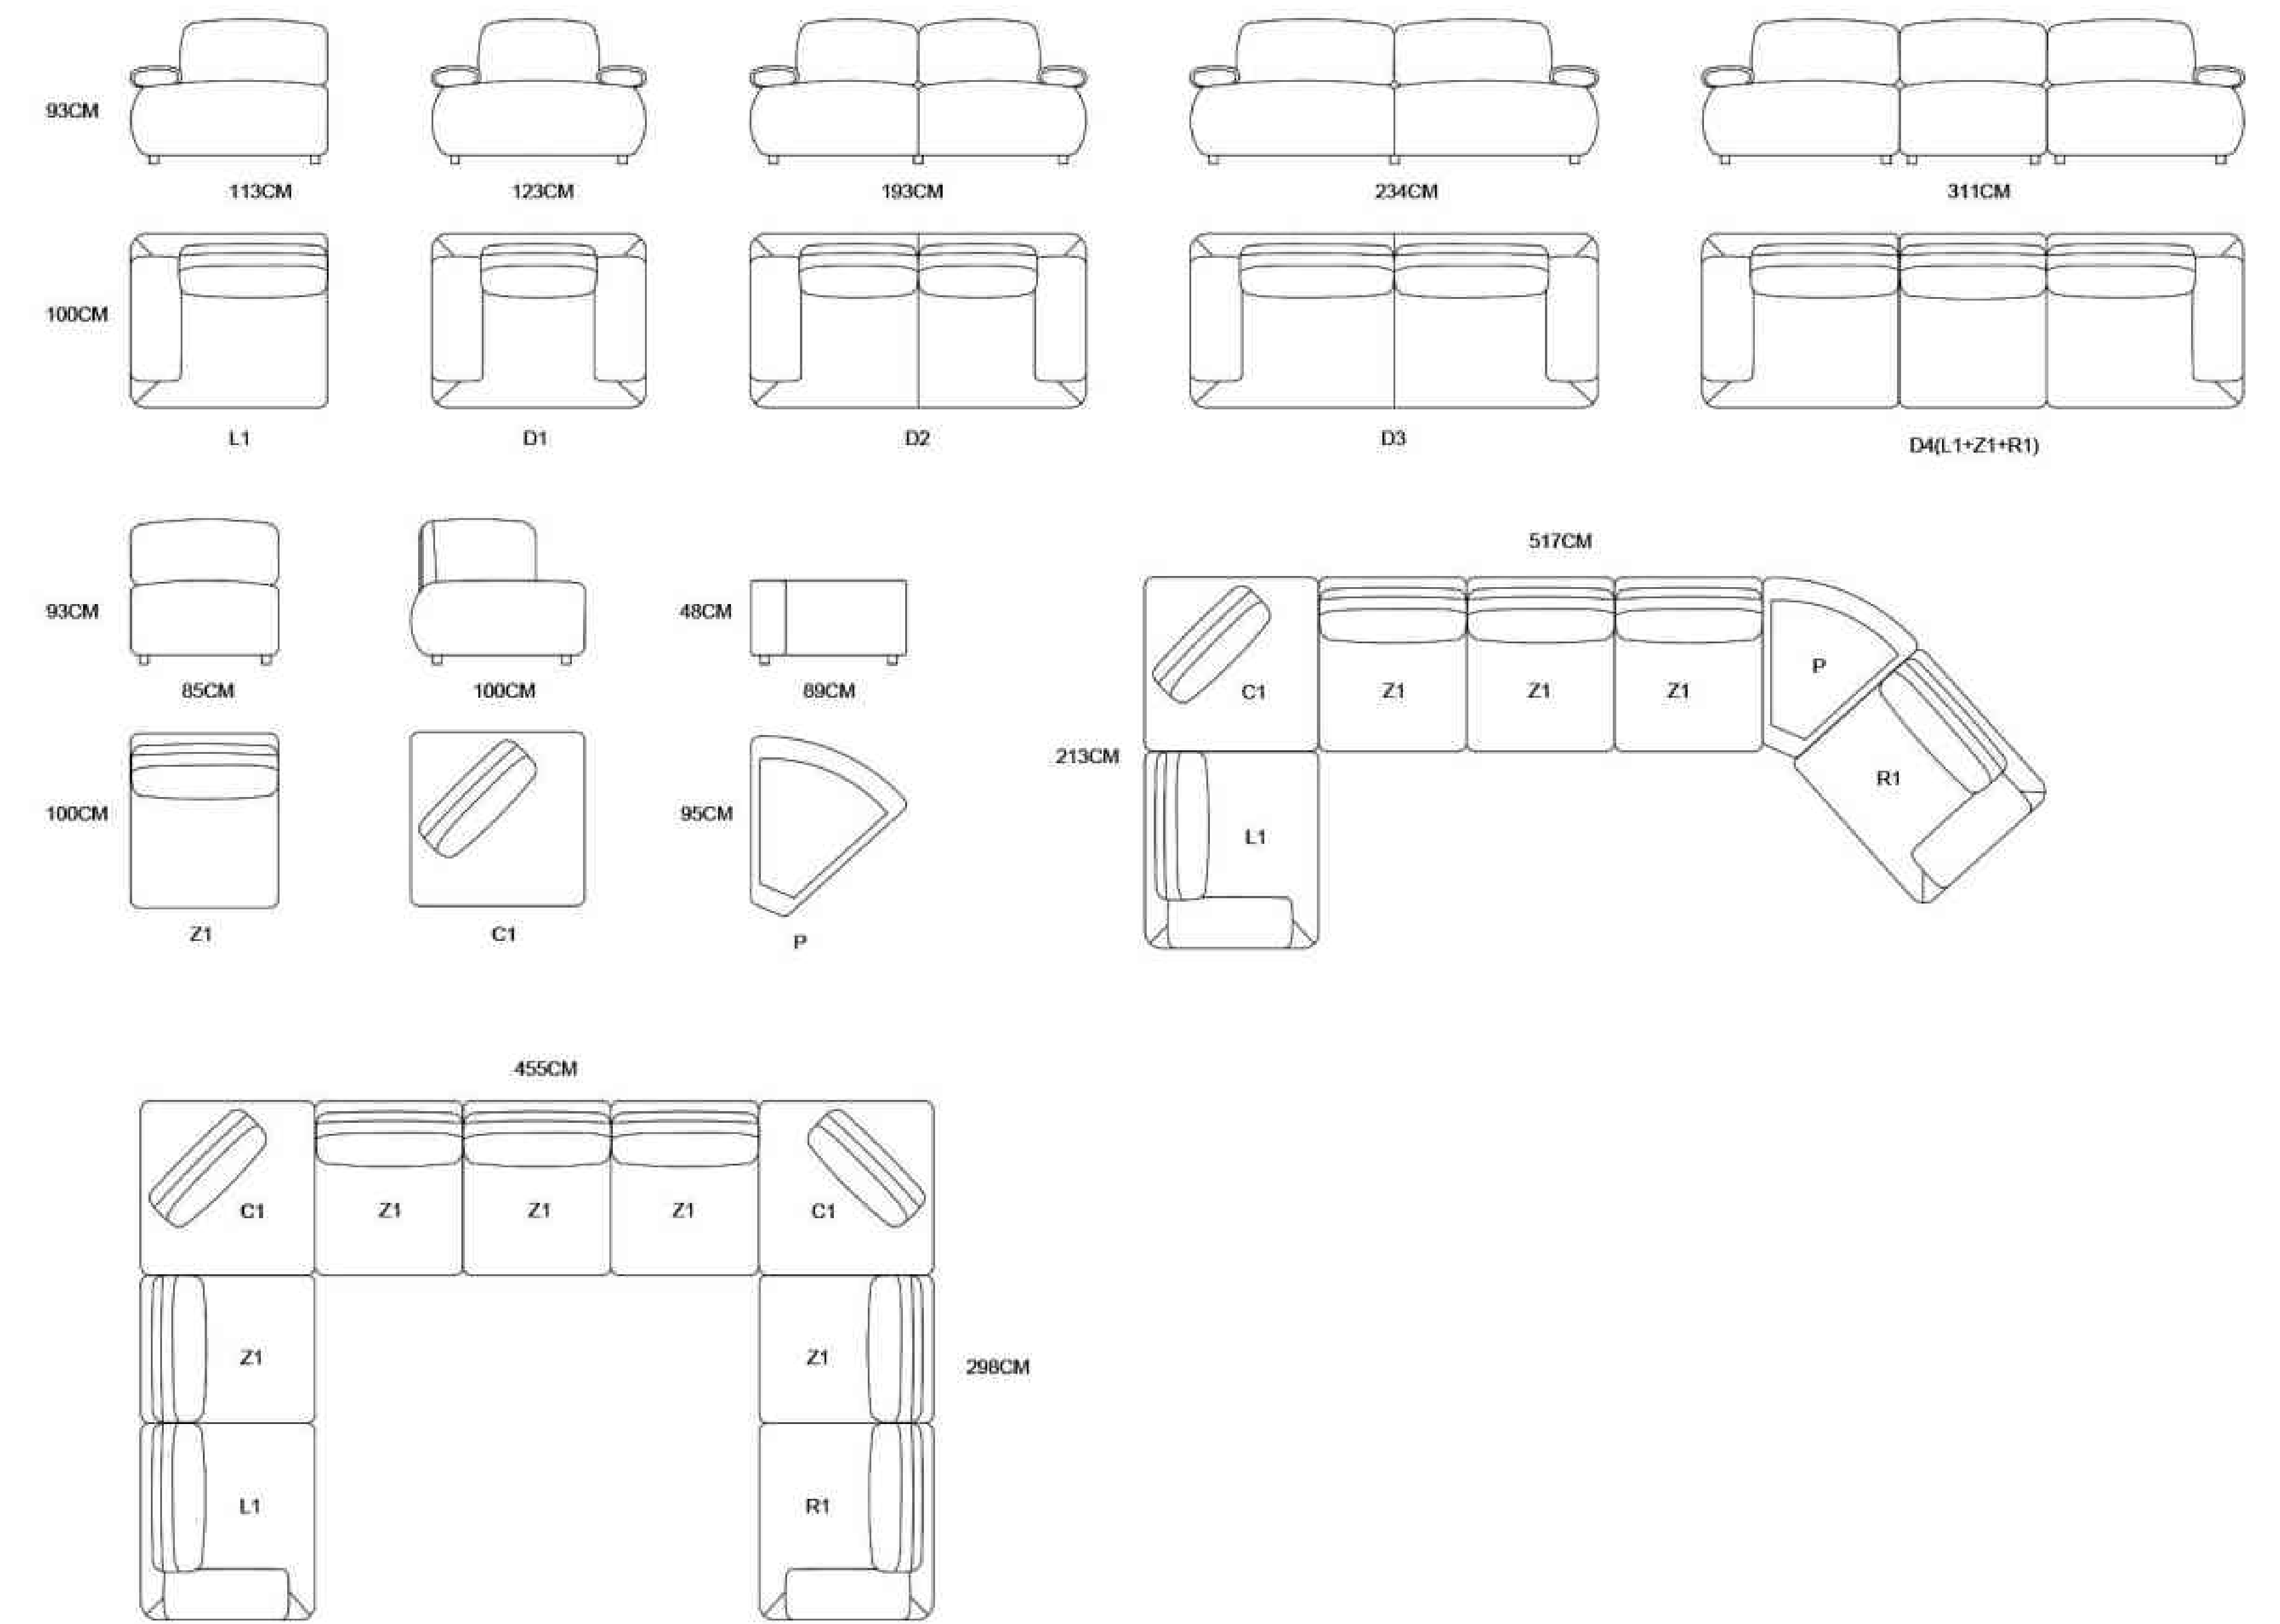

MODEL:S2308 L1+C1+Z1+Z1+Z1+P+R1