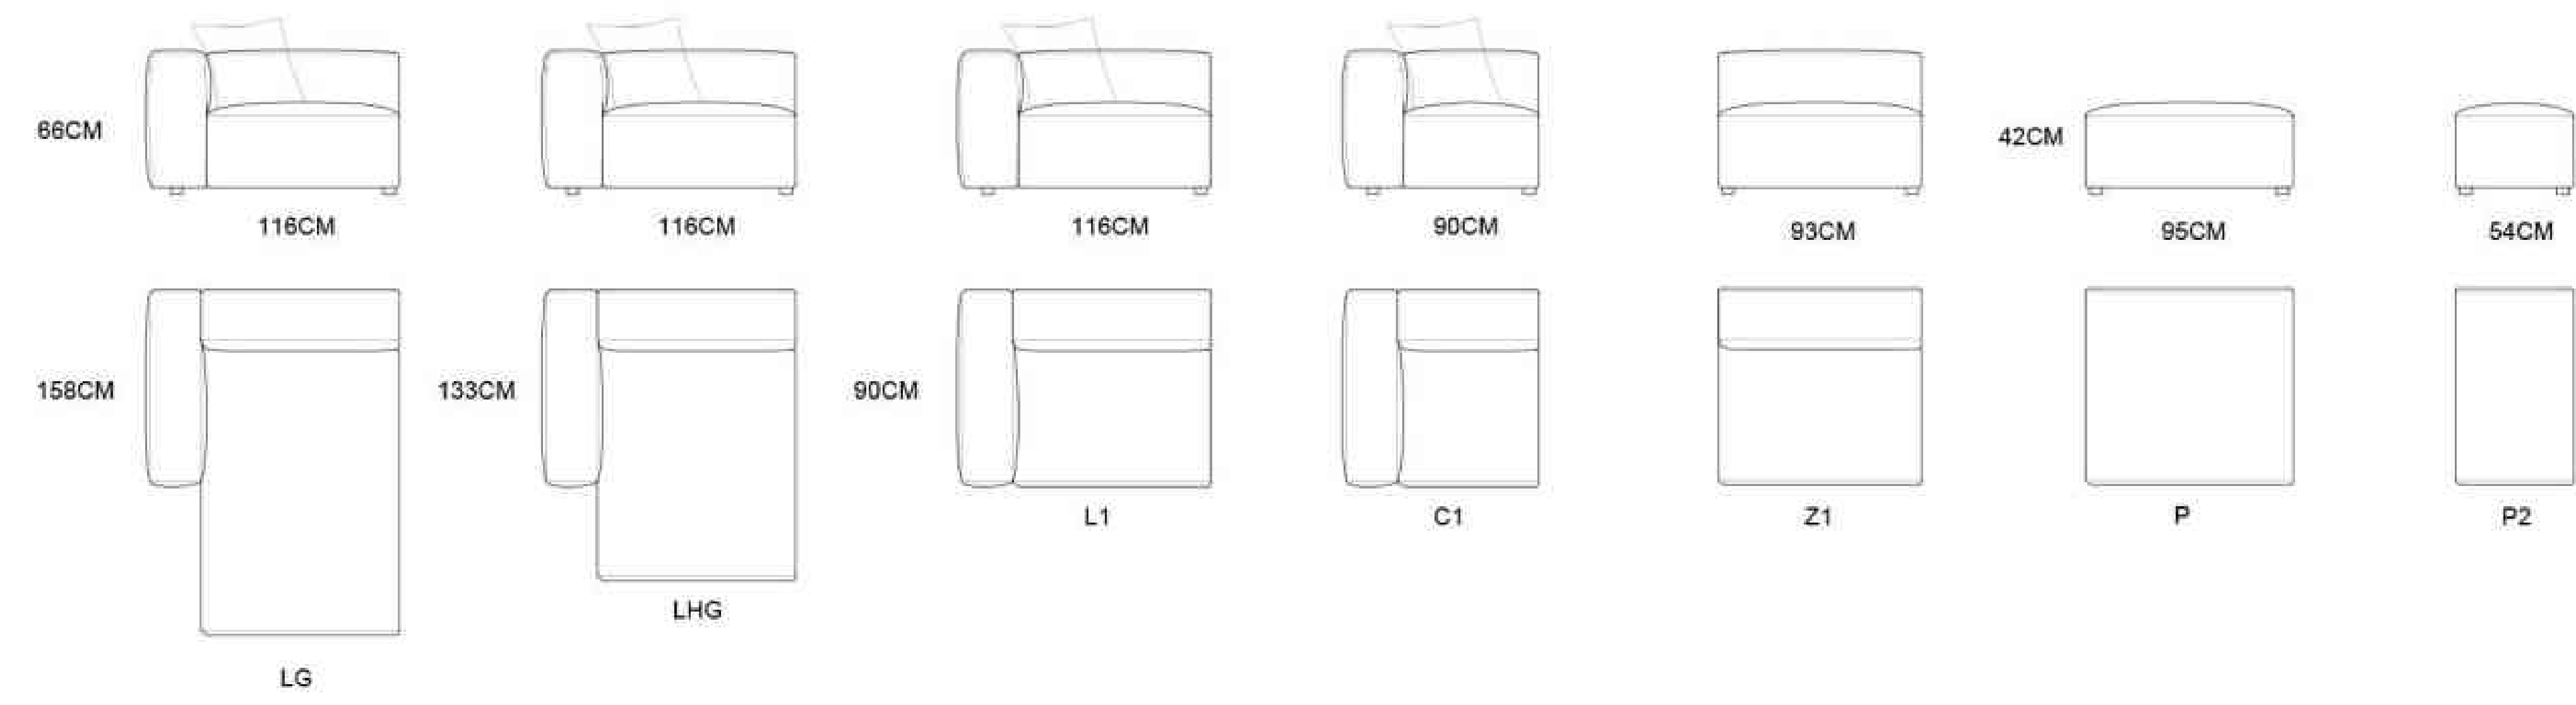

MODEL: BK2476 D4+D2+D1

MODEL: BK2477 D3+D2+D1

Ronamide

MODEL: BK2477 D3+D2+D1

MODEL:S2422 D3+D2+D1

SIZE:D4 281*92*64CM D3 231*92*64CM D2 186*92*64CM D1 116*92*64CM

Ronamide

MODEL: BK2421 D3+D2+D1

MODEL:BS-01 D3+D2+D1

MODEL:BS-01 D3+D2+D1

MODEL: BK2471 L2+R2

MODEL: BK2473 R2+P2

MODEL: BK2473 R2+P2

MODEL: BK2474 R2+LG

MODEL: BK2474 R2+LG

MODEL: BK2494 L2+RG

MODEL: BK2494 L2+RG

MODEL: BK2488 L2+RG

MODEL: BK2488 L2+RG

MODEL:YS2479 L1+Z1+RG YS2482-P2 (82*121*66CM)

MODEL:YS2479 L1+Z1+RG

compression sofa

MODEL:E2326 LHG+Z1+Z1+Z1+C1+R1

MODEL: BK2326 LHG+Z1+Z1+Z1+C1+R1

MODEL:MBE2405

MODEL:PB24106

SIZE:212*223*108CM (1.8*2.0M) 182*223*108CM (1.5*2.0M)

Modern Furnishing

To overcome the anxiety
and depression of life,
you must learn to be your own master.
True love should transcend
the length of life,
the width of soul and the
depth of soul. My heart is on the shelf.
I hope you can look back and take me down.
I will be your stove when you are cold,
the sofa when you are tired,
the charcoal sent in the snow,
the flowers added
on the brocade, the crutch
when you are old,
and the eternal home at the
ends of the earth.