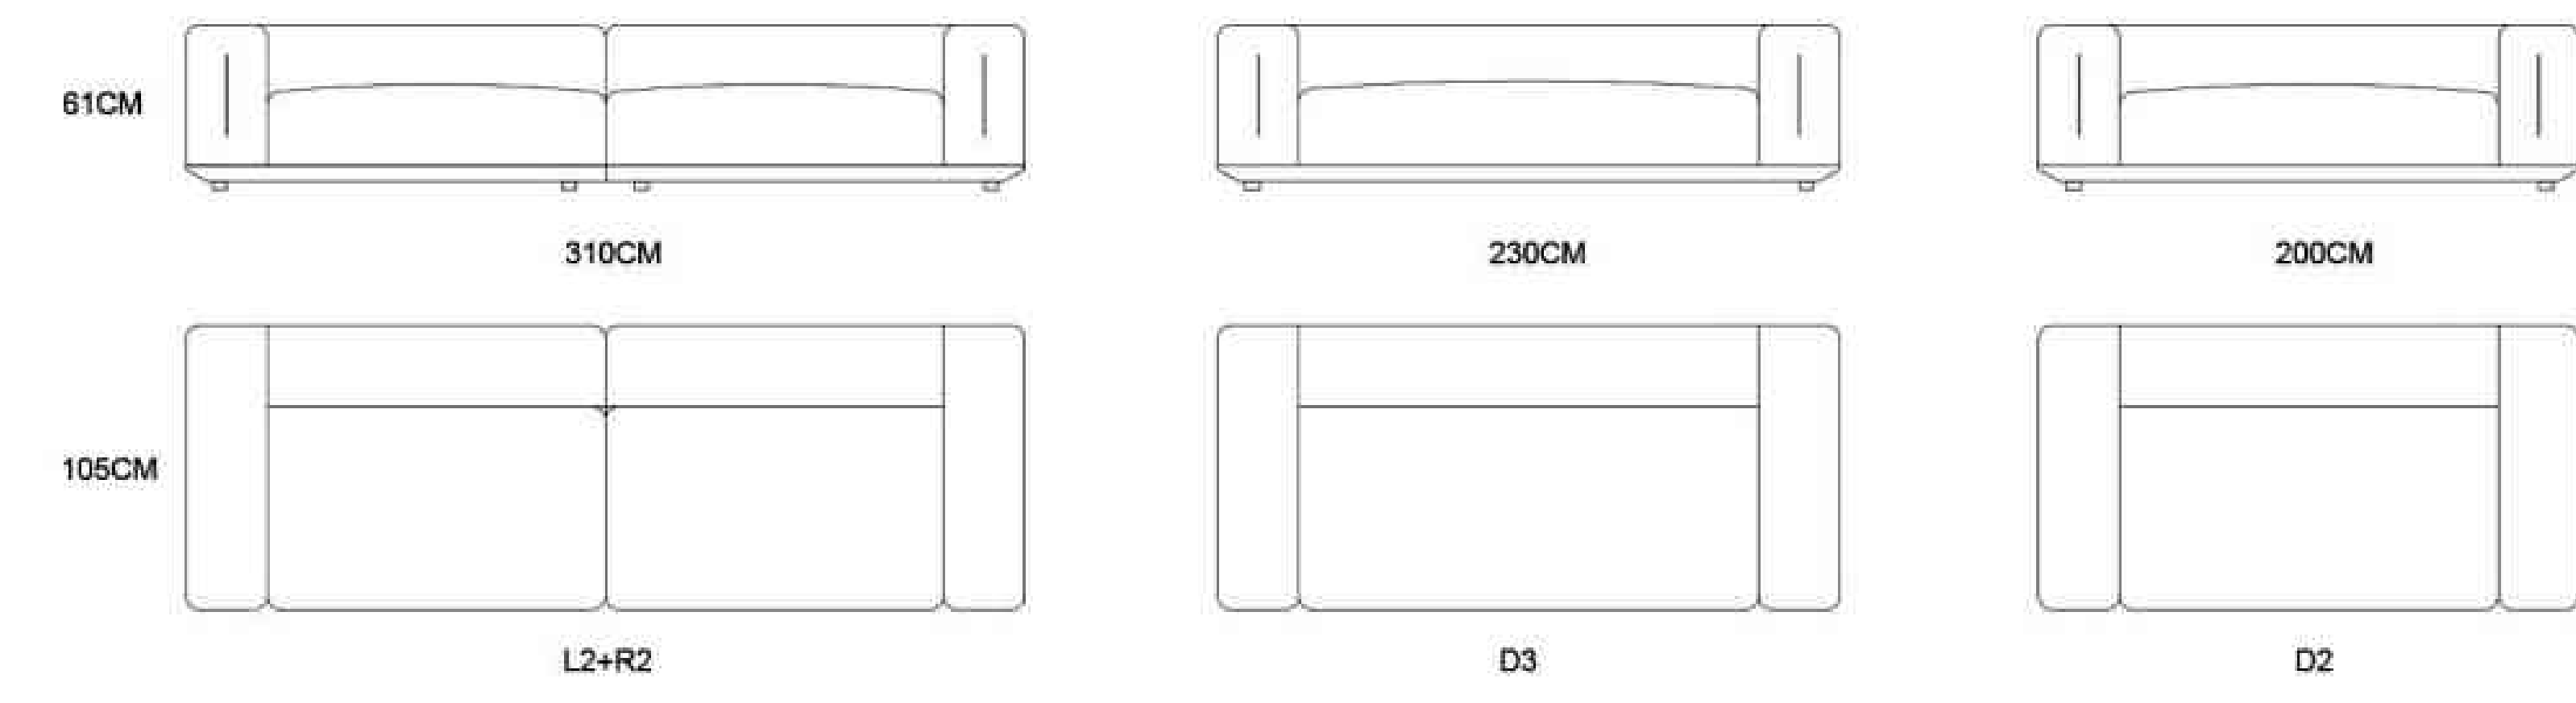

MODEL: BK2489 L2+Z1+C2+R1

MODEL: BK2489 L2+Z1+C2+R1

MODEL: BK2493 L2+C1+R2

MODEL: BK2493 L2+C1+R2

MODEL:MSE2402 D4+D2

MODEL: MSE2402 D4+D2

Thousands of faces,
"With all my heart
What we're looking forward to
Good living space
It doesn't exist in anyone's pen
It's in everyone's heart

MODEL:MBE2405

MODEL:PB24106

SIZE:212*223*108CM (1.8*2.0M) 182*223*108CM (1.5*2.0M)

Modern Furnishing

To overcome the anxiety
and depression of life,
you must learn to be your own master.
True love should transcend
the length of life,
the width of soul and the
depth of soul. My heart is on the shelf.
I hope you can look back and take me down.
I will be your stove when you are cold,
the sofa when you are tired,
the charcoal sent in the snow,
the flowers added
on the brocade, the crutch
when you are old,
and the eternal home at the
ends of the earth.