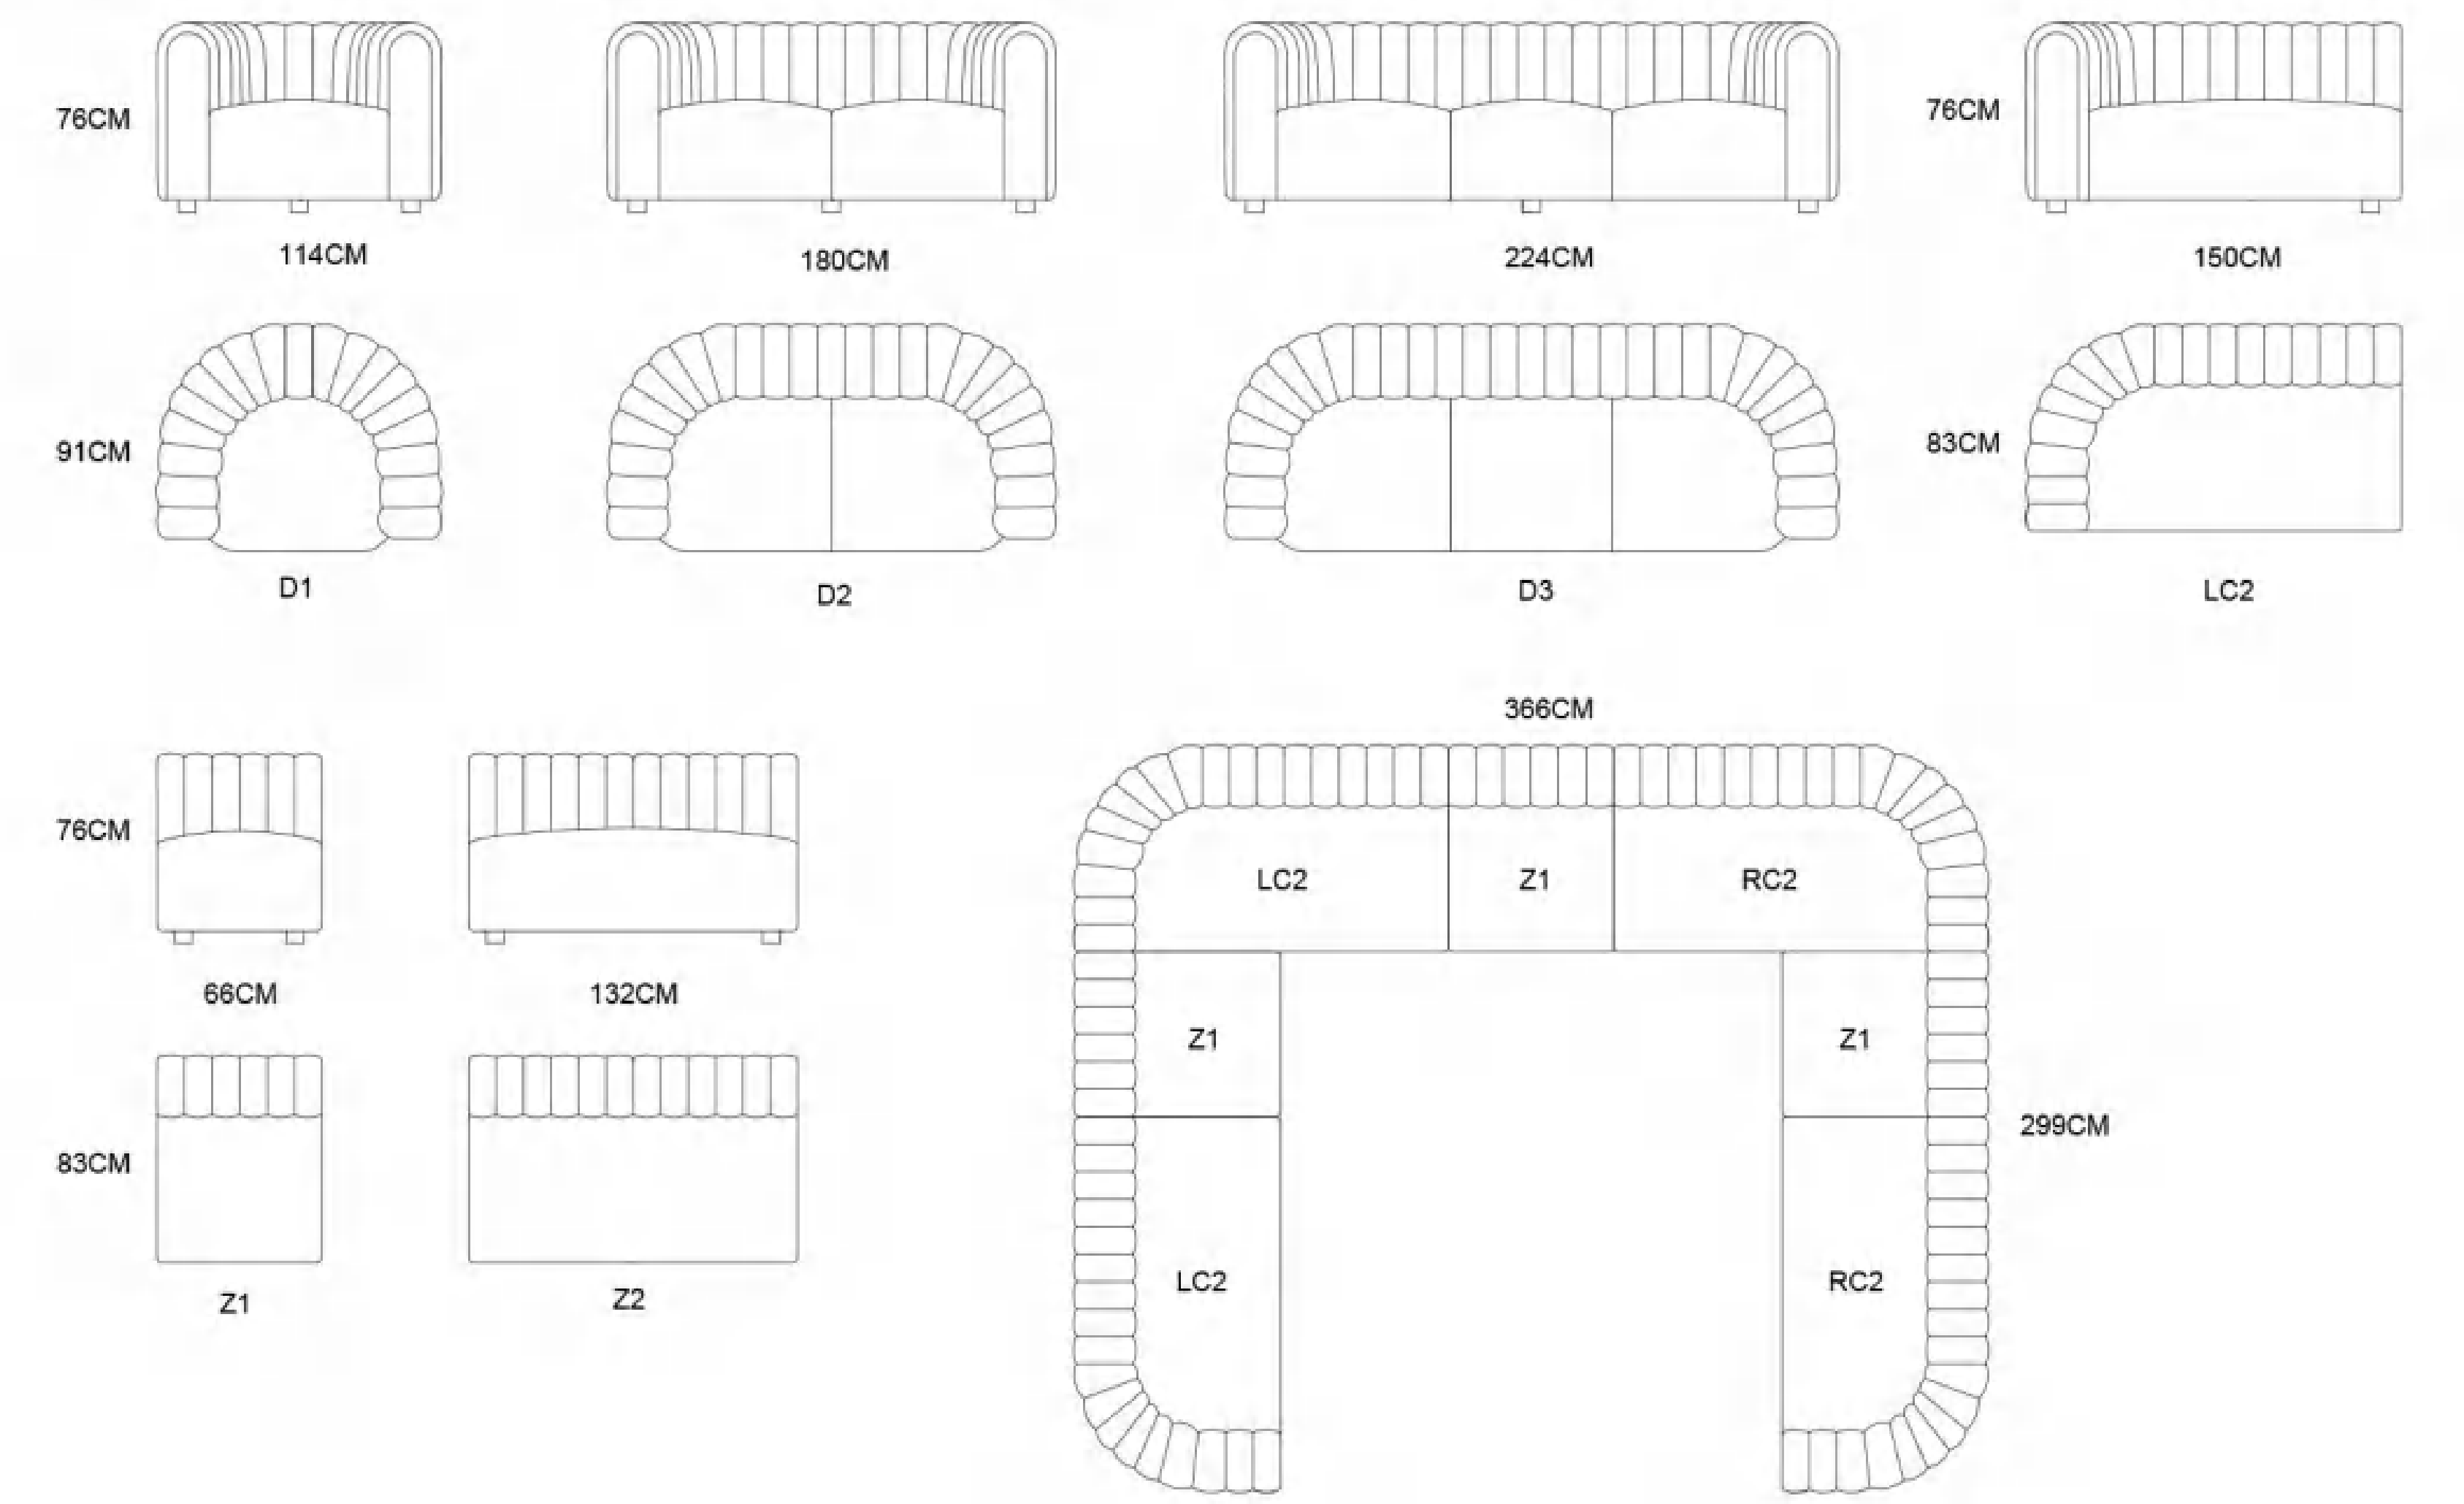

MODEL: BK2476 D4+D2+D1

MODEL: BK2477 D3+D2+D1

Ronamide

MODEL: BK2477 D3+D2+D1

MODEL:S2422 D3+D2+D1

SIZE:D4 281*92*64CM D3 231*92*64CM D2 186*92*64CM D1 116*92*64CM

Ronamide

MODEL: BK2421 D3+D2+D1

MODEL:MBE2405

MODEL:PB24106

SIZE:212*223*108CM (1.8*2.0M) 182*223*108CM (1.5*2.0M)

Modern Furnishing

To overcome the anxiety
and depression of life,
you must learn to be your own master.
True love should transcend
the length of life,
the width of soul and the
depth of soul. My heart is on the shelf.
I hope you can look back and take me down.
I will be your stove when you are cold,
the sofa when you are tired,
the charcoal sent in the snow,
the flowers added
on the brocade, the crutch
when you are old,
and the eternal home at the
ends of the earth.