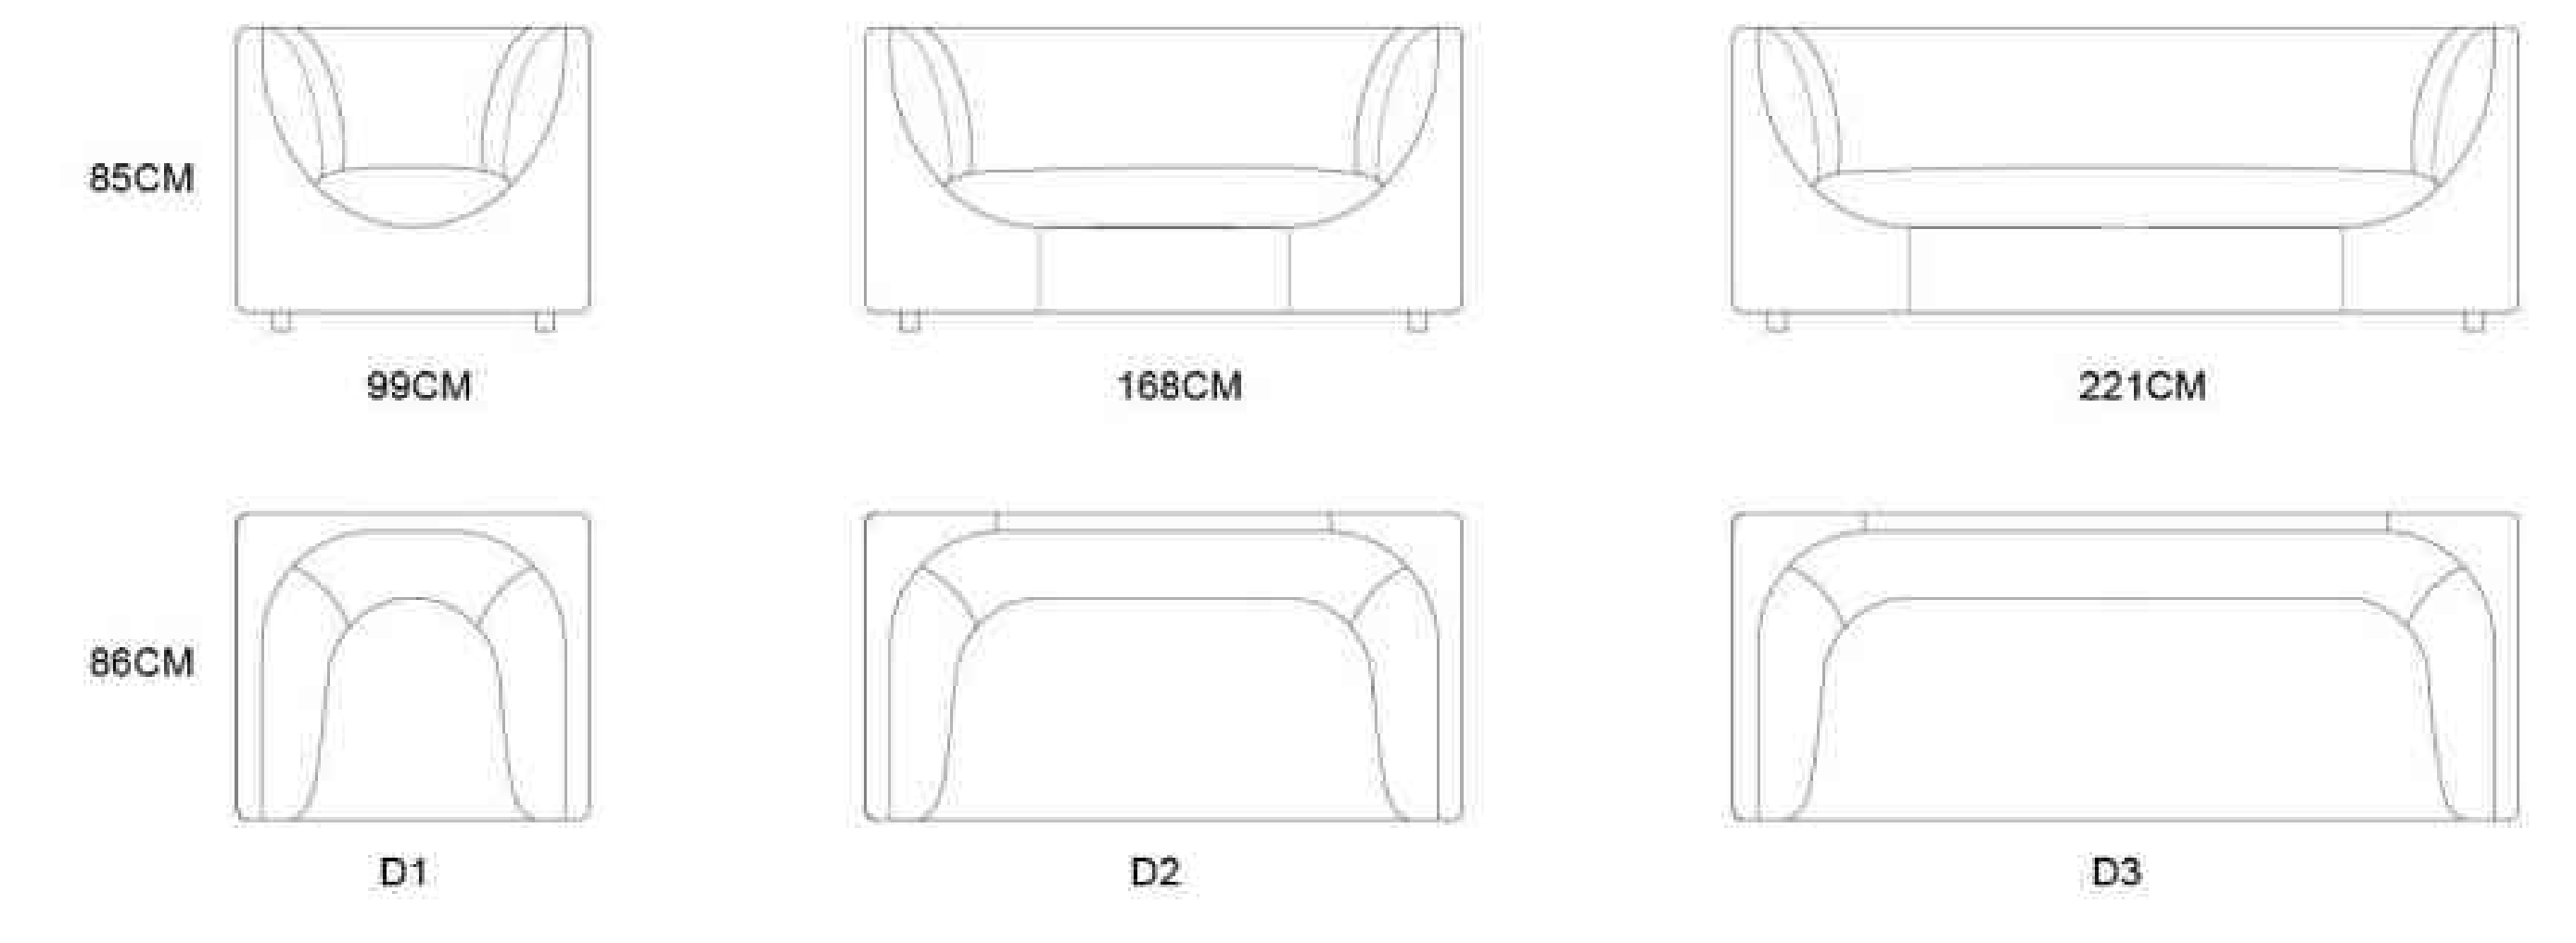

MODEL: BK2472 D3+D2+D1+D1

MODEL: BK2472 D3+D2+D1+D1

MODEL: BK2478 D4+D2+D1+D1

MODEL: BK2478 D4+D2+D1+D1

HIGH-END

The beauty of thousands of miles lies in the elegant villa, which is noble and elegant and enjoys unlimited enjoyment.

MODEL:BS-01 D3+D2+D1

MODEL:BS-01 D3+D2+D1

MODEL: BK2471 L2+R2

MODEL: BK2473 R2+P2

MODEL: BK2473 R2+P2

MODEL: BK2474 R2+LG

MODEL: BK2474 R2+LG

MODEL: BK2494 L2+RG

MODEL:MBE2405

MODEL:PB24106

SIZE:212*223*108CM (1.8*2.0M) 182*223*108CM (1.5*2.0M)

Modern Furnishing

To overcome the anxiety
and depression of life,
you must learn to be your own master.
True love should transcend
the length of life,
the width of soul and the
depth of soul. My heart is on the shelf.
I hope you can look back and take me down.
I will be your stove when you are cold,
the sofa when you are tired,
the charcoal sent in the snow,
the flowers added
on the brocade, the crutch
when you are old,
and the eternal home at the
ends of the earth.