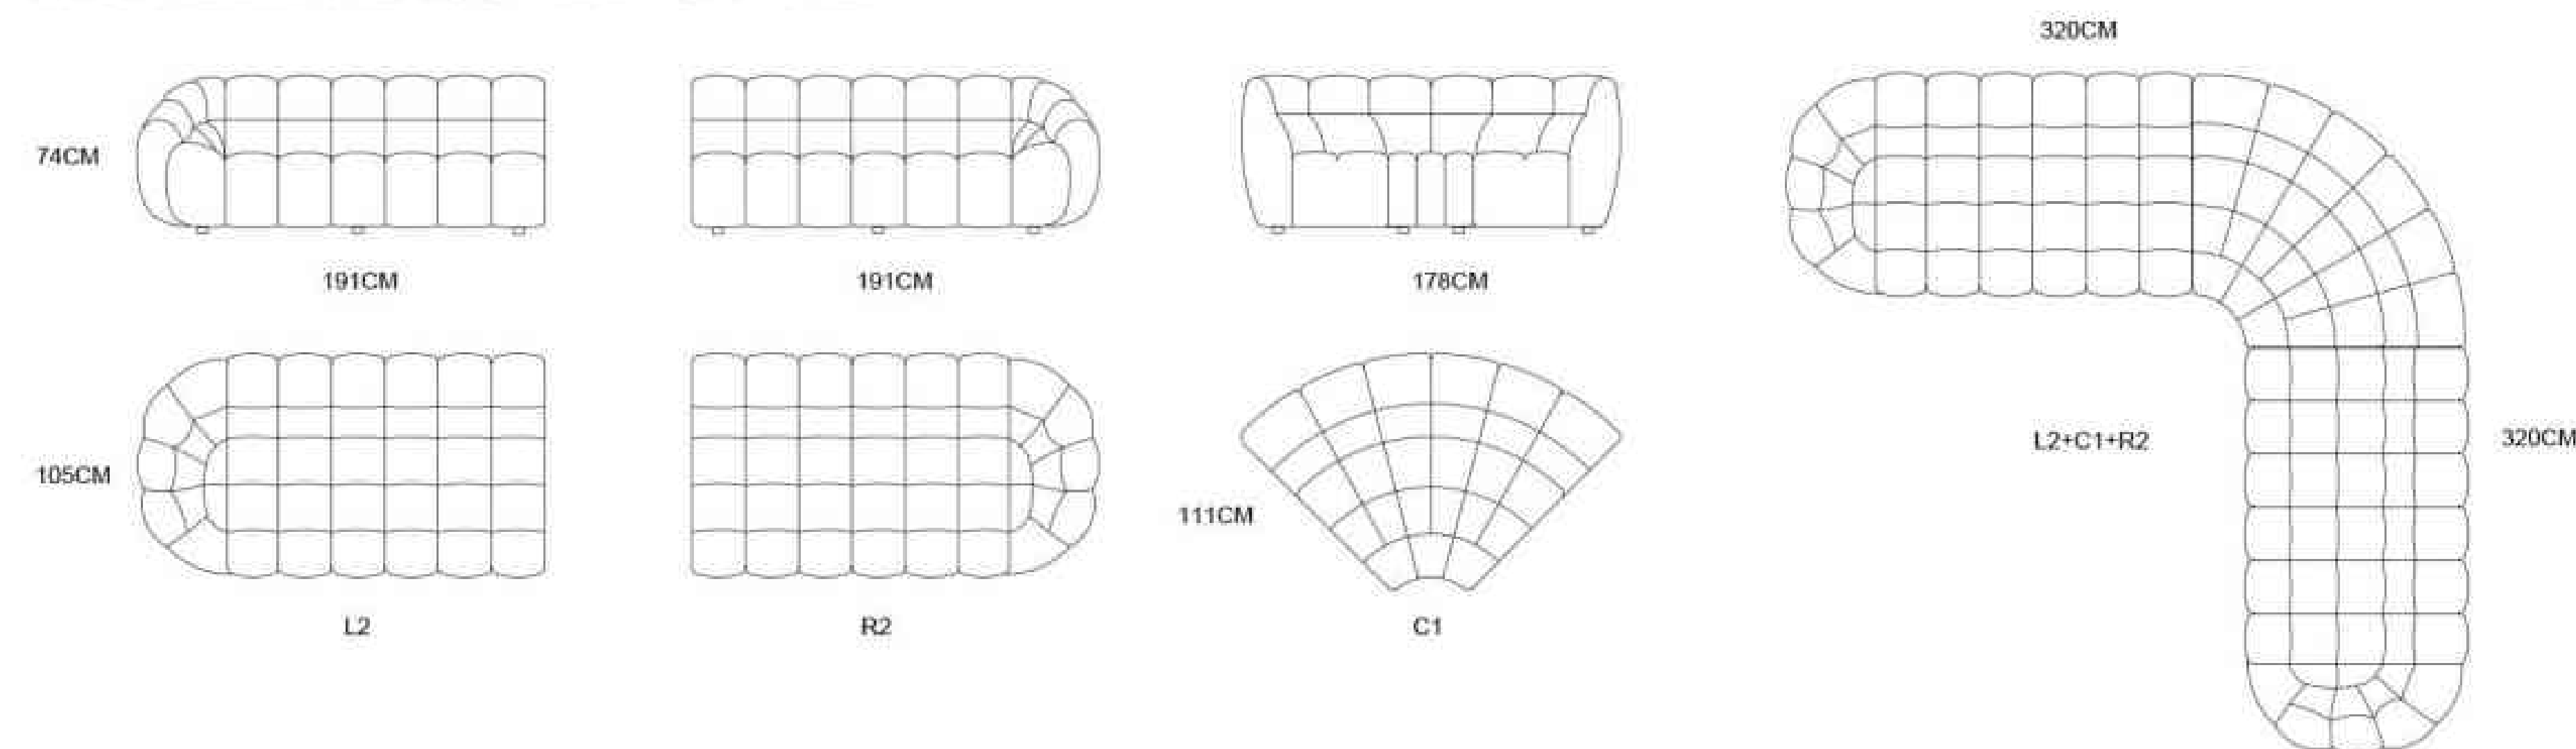

MODEL: BK2476 D4+D2+D1

MODEL: BK2477 D3+D2+D1

Ronamide

MODEL: BK2477 D3+D2+D1

MODEL:S2422 D3+D2+D1

SIZE:D4 281*92*64CM D3 231*92*64CM D2 186*92*64CM D1 116*92*64CM

Ronamide

MODEL: BK2421 D3+D2+D1

MODEL: BK2494 L2+RG

MODEL: BK2488 L2+RG

MODEL: BK2488 L2+RG

MODEL:YS2479 L1+Z1+RG YS2482-P2 (82*121*66CM)

MODEL:YS2479 L1+Z1+RG

compression sofa

MODEL:E2326 LHG+Z1+Z1+Z1+C1+R1

MODEL: BK2326 LHG+Z1+Z1+Z1+C1+R1

MODEL: BK2489 L2+Z1+C2+R1

MODEL: BK2489 L2+Z1+C2+R1

MODEL: BK2493 L2+C1+R2

MODEL: BK2493 L2+C1+R2

MODEL:MSE2402 D4+D2

MODEL: MSE2402 D4+D2

Thousands of faces,
"With all my heart
What we're looking forward to
Good living space
It doesn't exist in anyone's pen
It's in everyone's heart

MODEL:MBE2405

MODEL:PB24106

SIZE:212*223*108CM (1.8*2.0M) 182*223*108CM (1.5*2.0M)

Modern Furnishing

To overcome the anxiety
and depression of life,
you must learn to be your own master.
True love should transcend
the length of life,
the width of soul and the
depth of soul. My heart is on the shelf.
I hope you can look back and take me down.
I will be your stove when you are cold,
the sofa when you are tired,
the charcoal sent in the snow,
the flowers added
on the brocade, the crutch
when you are old,
and the eternal home at the
ends of the earth.