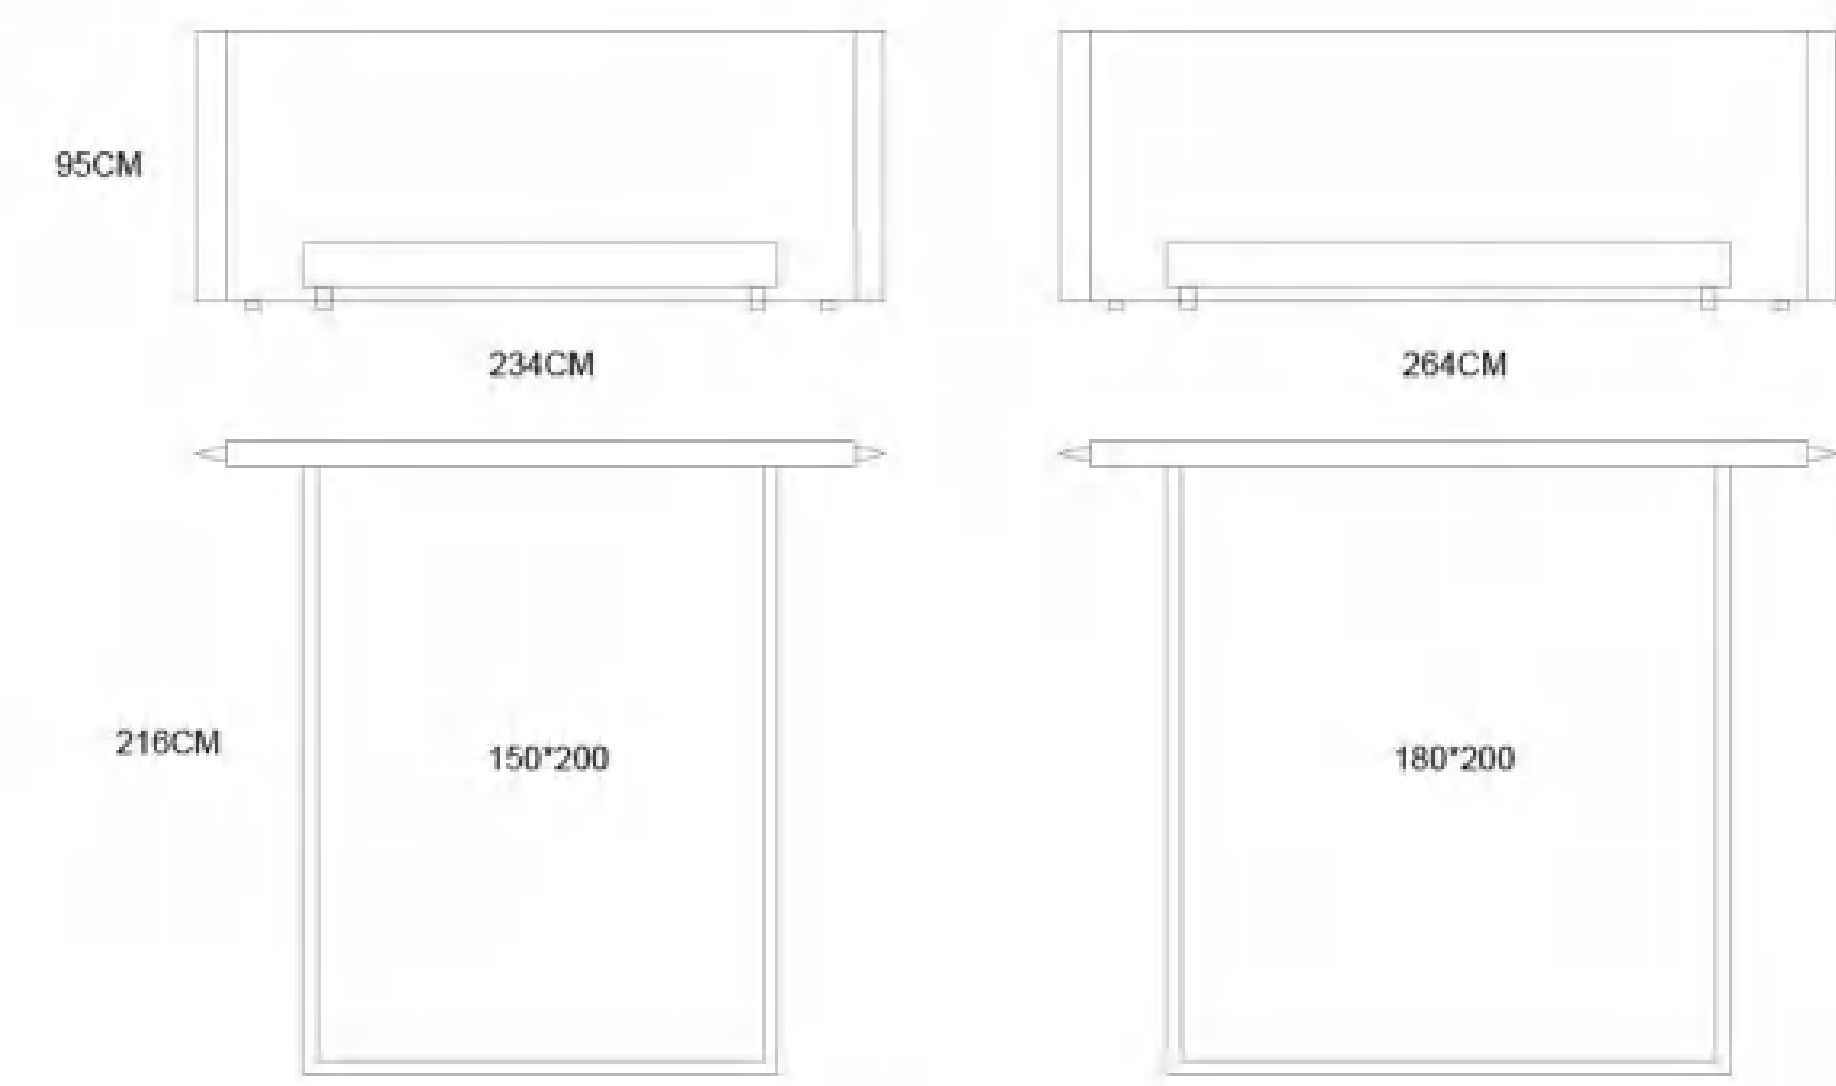

MODEL: BK2476 D4+D2+D1

MODEL: BK2477 D3+D2+D1

Ronamide

MODEL: BK2477 D3+D2+D1

MODEL:S2422 D3+D2+D1

SIZE:D4 281*92*64CM D3 231*92*64CM D2 186*92*64CM D1 116*92*64CM

Ronamide

MODEL: BK2421 D3+D2+D1

MODEL: BK2489 L2+Z1+C2+R1

MODEL: BK2489 L2+Z1+C2+R1

MODEL: BK2493 L2+C1+R2

MODEL: BK2493 L2+C1+R2

MODEL:MSE2402 D4+D2

MODEL: MSE2402 D4+D2

Thousands of faces,
"With all my heart
What we're looking forward to
Good living space
It doesn't exist in anyone's pen
It's in everyone's heart

MODEL:MBE2405

MODEL:PB24106

SIZE:212*223*108CM (1.8*2.0M) 182*223*108CM (1.5*2.0M)

Modern Furnishing

To overcome the anxiety
and depression of life,
you must learn to be your own master.
True love should transcend
the length of life,
the width of soul and the
depth of soul. My heart is on the shelf.
I hope you can look back and take me down.
I will be your stove when you are cold,
the sofa when you are tired,
the charcoal sent in the snow,
the flowers added
on the brocade, the crutch
when you are old,
and the eternal home at the
ends of the earth.