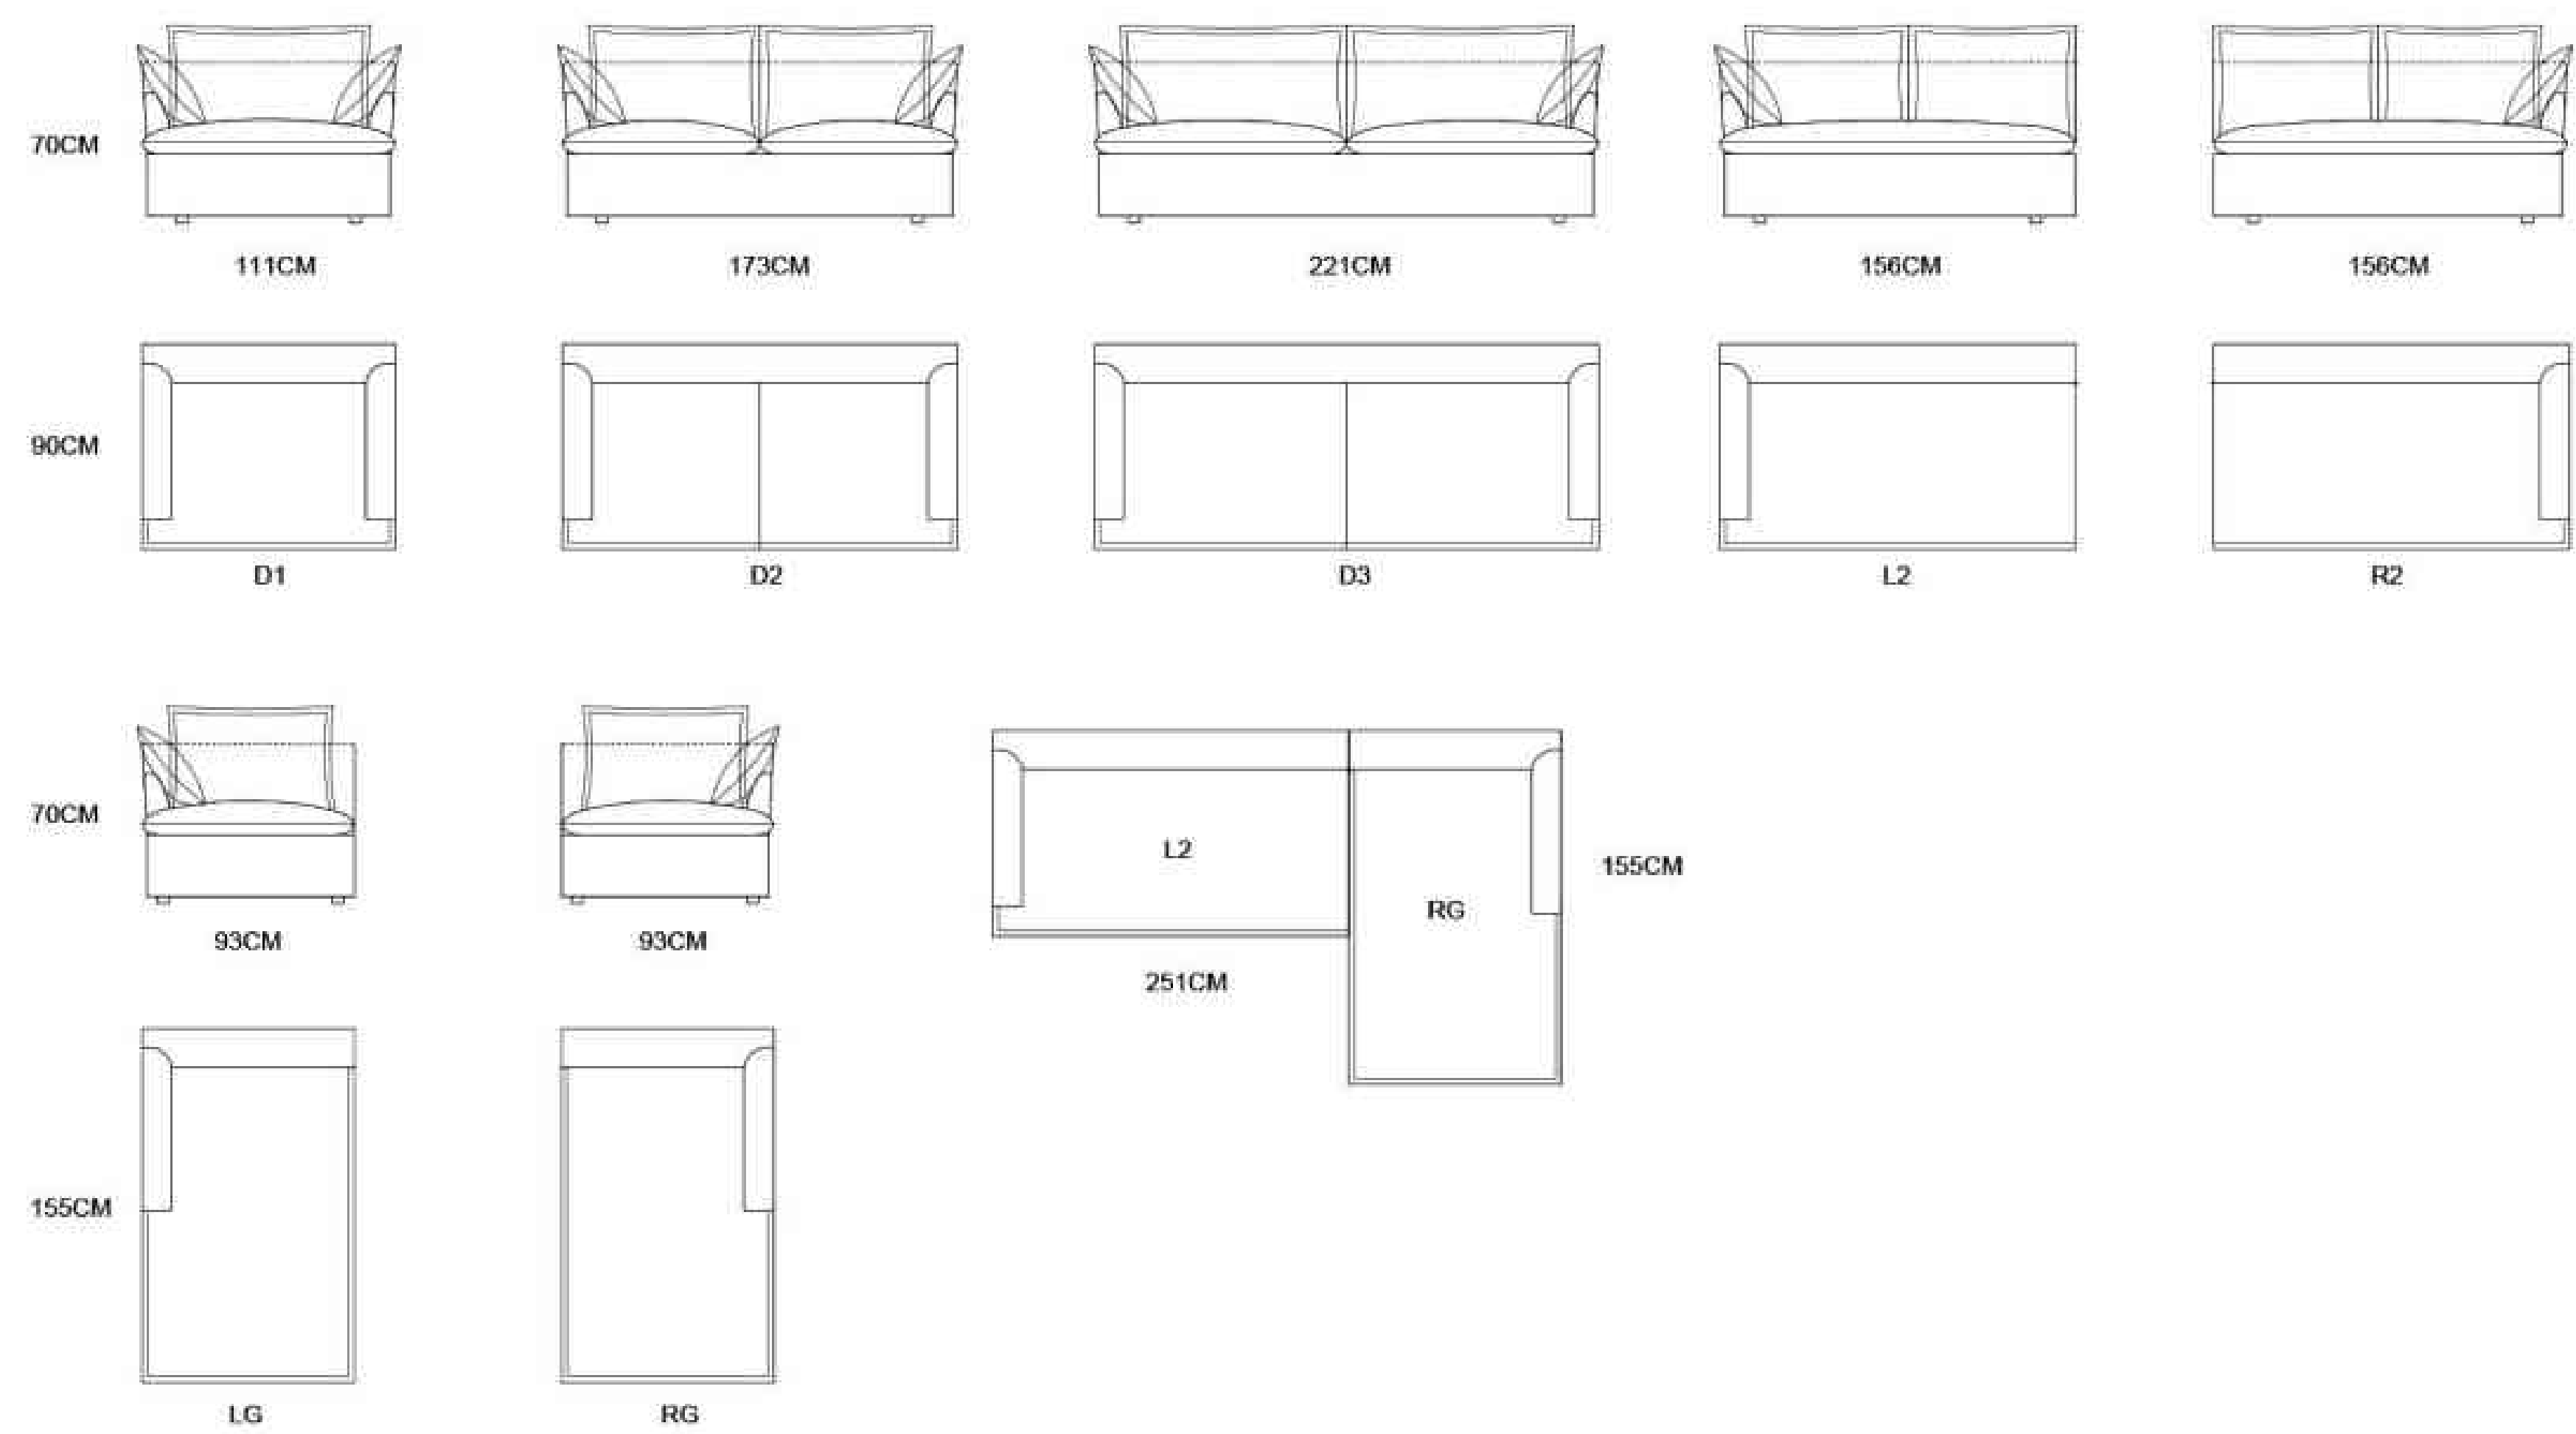

MODEL:BS-01 D3+D2+D1

MODEL:BS-01 D3+D2+D1

MODEL: BK2471 L2+R2

MODEL: BK2473 R2+P2

MODEL: BK2473 R2+P2

MODEL: BK2474 R2+LG

MODEL: BK2474 R2+LG

MODEL: BK2494 L2+RG

MODEL: BK2494 L2+RG

MODEL: BK2488 L2+RG

MODEL: BK2488 L2+RG

MODEL:YS2479 L1+Z1+RG YS2482-P2 (82*121*66CM)

MODEL:YS2479 L1+Z1+RG

compression sofa

MODEL:E2326 LHG+Z1+Z1+Z1+C1+R1

MODEL: BK2326 LHG+Z1+Z1+Z1+C1+R1

MODEL:MBE2405

MODEL:PB24106

SIZE:212*223*108CM (1.8*2.0M) 182*223*108CM (1.5*2.0M)

Modern Furnishing

To overcome the anxiety
and depression of life,
you must learn to be your own master.
True love should transcend
the length of life,
the width of soul and the
depth of soul. My heart is on the shelf.
I hope you can look back and take me down.
I will be your stove when you are cold,
the sofa when you are tired,
the charcoal sent in the snow,
the flowers added
on the brocade, the crutch
when you are old,
and the eternal home at the
ends of the earth.